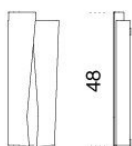

# Ori

---

*Massimo Castagna*  
2017

---

**Ori**

*Massimo Castagna , 2017*

---

*Applique in ottone satinato all'esterno e  
lucido all'interno. Lampada a LED (11 Watt)*

*Wall light in satin brass outside and bright  
brass inside. LED light.*

*Dimensioni / Sizes  
Cm  
18 x 5 x 48h*

*Metallo / Metal*

*Ottone lucido*  
*Bright brass*

*Ottone satinato*  
*Satin brass*

---