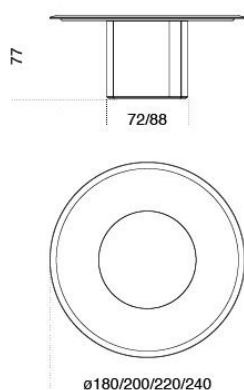

Table with black stained brushed ash top. Rotating lazy susan in 10 mm tempered bevelled black bright painted glass. Sahara Noir marble base. Supermirror" bright stainless steel bottom plate.

Dimensioni / Sizes  
Cm  
Ø 180 x 77h  
Ø 200 x 77h  
Ø 220 x 77h  
Ø 240 x 77h