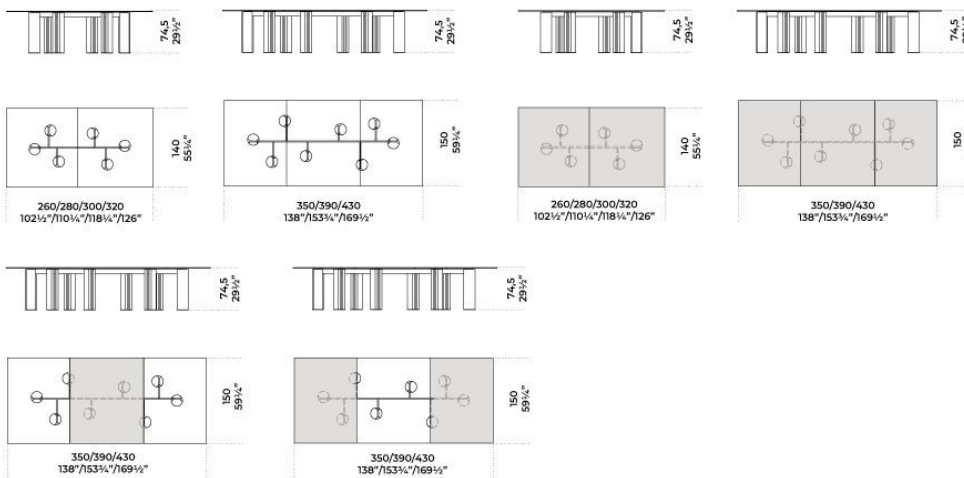


Simpòdio System

Pinuccio Borghonovo
2022

Tavolo con piano in cristallo 12mm temperato, disponibile in extralight, "Grigio Italia" o verniciato nella finitura esclusiva bronzo antico o piombo. Basi in cemento alleggerito color avorio o carbone. Parti metalliche in metallo laccato color fango.

Table with 12mm tempered glass top, available in extralight, smoked "Grigio Italia" or painted with the exclusive antique bronze and lead finish. Bases in lightened concrete in the colour ivory or charcoal. Metal parts lacquered in the "fango" colour.

Dimensioni / Sizes
Cm (L x P x H)
260 x 140 x 74
80 x 140 x 74
300 x 140 x 74
320 x 140 x 74
350 x 150 x 74
390 x 150 x 74
430 x 150 x 74

Metallo / Metal

Fango
Fango

Cristallo / Glass

Extralight
Extralight