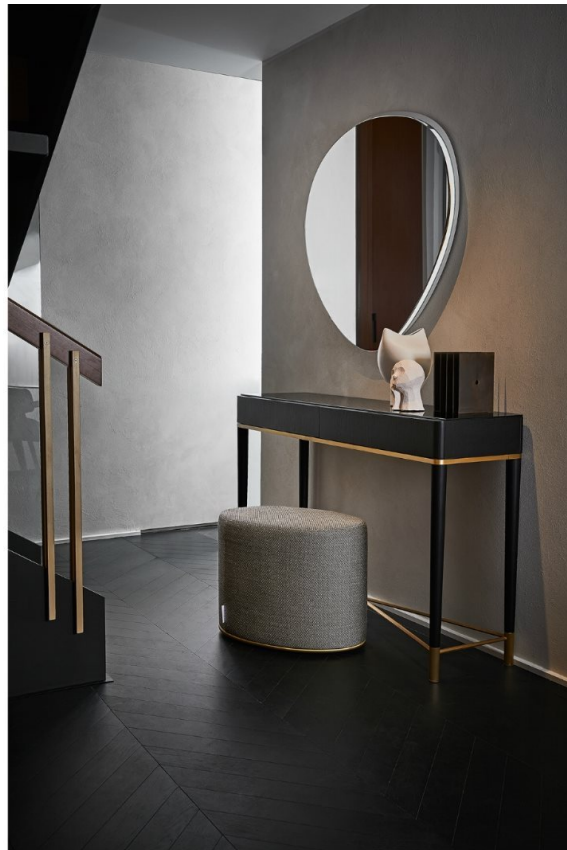

# Tama Console

Carlo Colombo, 2016

---

Console con cassetti in frassino laccato nero.  
Dettagli in ottone satinato. Top in cristallo  
6mm temperato retroverniciato liquirizia  
brillante.

Console with black lacquered ash drawers.  
Satin brass details. 6mm bright liquorice  
painted tempered glass top.

Dimensioni / Sizes  
Cm (L x P x H)  
120 x 36 x 83  
140 x 36 x 83

*Metallo / Metal*

*Ottone satinato*  
*Satin brass*

---

*Legno / Wood*

*Nero poro*  
*aperto (Layer)*  
*Black open pore*  
*(Layer)*

---

*Cristallo / Glass*