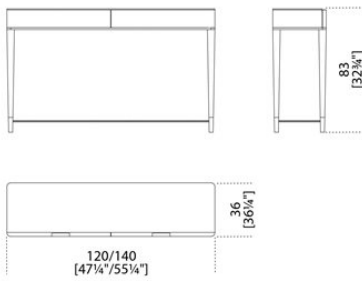

Dimensioni / Sizes  
Cm (L x P x H)  
120 x 36 x 83  
140 x 36 x 83

*Metallo / Metal*

*Ottone satinato*  
*Satin brass*

---

*Legno / Wood*

*Nero poro*  
*aperto (Layer)*  
*Black open pore*  
*(Layer)*

---

*Cristallo / Glass*