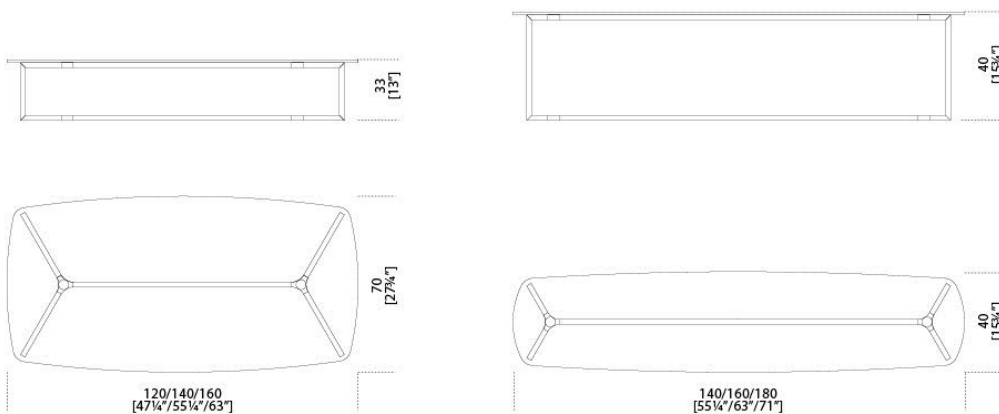


Raj 6

Ricardo Bello Dias
2013

Raj 6

Ricardo Bello Dias , 2013

Tavolino con piano in cristallo temperato "grigio Italia" 10mm e struttura in metallo brunito. Disponibile con piano in cristallo trasparente temperato 10mm e struttura in acciaio inox lucido.

Coffee table with 10mm smoked "grigio Italia" tempered glass top and burnished metal structure. Also available with 10mm transparent tempered glass top and structure in bright stainless steel.

Dimensioni / Sizes
Cm (L x P x H)
120 x 70 x 23
140 x 70 x 23
160 x 70 x 23
120 x 70 x 33
140 x 70 x 33
160 x 70 x 33
140 x 40 x 40
160 x 40 x 40
180 x 40 x 40