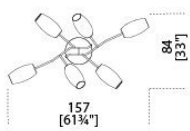

Hanging lamp with dimmable LED light. Mouth blown and painted glass. Bronzed black metal parts. Supplied with light bulbs (LED).

Dimensioni / Sizes
Cm (L x P x H)

157 x 84 x 110 DH
122 x 123 x 123 DVS
153 x 144 x 220 DVL