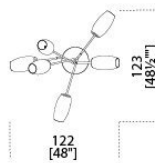

Hanging lamp with dimmable LED light. Mouth blown and painted glass. Bronzed black metal parts. Supplied with light bulbs (LED).

Dimensioni / Sizes
Cm (L x P x H)

157 x 84 x 110 DH
122 x 123 x 123 DVS
153 x 144 x 220 DVL