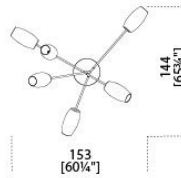


Diantha

Massimo Castagna
2017

Diantha

Massimo Castagna , 2017

Lampada a sospensione a LED dimmerabile. Cristallo soffiato a bocca e verniciato. Parti metalliche in nero bronzato. Lampadine (LED) incluse.

Hanging lamp with dimmable LED light. Mouth blown and painted glass. Bronzed black metal parts. Supplied with light bulbs (LED).

Dimensioni / Sizes
Cm (L x P x H)

157 x 84 x 110 DH
122 x 123 x 123 DVS
153 x 144 x 220 DVL