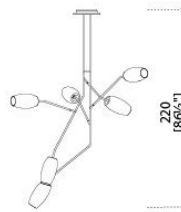


Diantha

Massimo Castagna
2017

Diantha

Massimo Castagna , 2017

Lampada a sospensione a LED dimmerabile. Cristallo soffiato a bocca e verniciato. Parti metalliche in nero bronzato. Lampadine (LED) incluse.

Hanging lamp with dimmable LED light. Mouth blown and painted glass. Bronzed black metal parts. Supplied with light bulbs (LED).

Dimensioni / Sizes
Cm (L x P x H)

157 x 84 x 110 DH
122 x 123 x 123 DVS
153 x 144 x 220 DVL