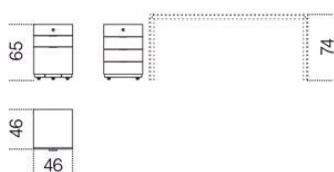

Dimensioni / Sizes  
46 x 46 x 65h cm

---