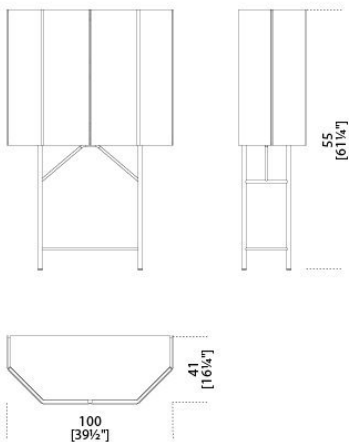

Black open pore lacquered ash wooden bar unit covered by 6mm tempered glass decorated by hand with an exclusive treatment. Patinated bronze lacquered base. Supplied with inside shelves and mirrored glass back. Small boxes in metal covered by suede Sand 06. With light. Collection in numbered edition.

Dimensioni / Sizes
Cm (L x P x H)
100 x 41 x 156,5

This finish is the result of manual oxidation and colouring of copper leaf.

Possible marks and spots, as well as variations in colour, should not be considered imperfections but distinguishing features which are evidence of this hand-crafted process and enhance the beauty of a one-off piece.