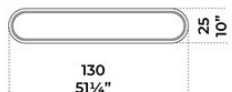

Dimensioni / Sizes
 Cm (L x P x H)
 A 130 x 25 x 43
 B 160 x 25 x 35
 C 180 x 45 x 35
 D 140 x 85 x 25

Piano in legno con scasso
 Burglary wooden top

A

Piano in cristallo
 Glass top

Piano in marmo
 Marble top