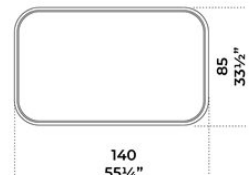

Dimensioni / Sizes
 Cm (L x P x H)
 A 130 x 25 x 43
 B 160 x 25 x 35
 C 180 x 45 x 35
 D 140 x 85 x 25

Piano in legno con scasso
 Burglary wooden top

A

Piano in cristallo
 Glass top

Piano in marmo
 Marble top