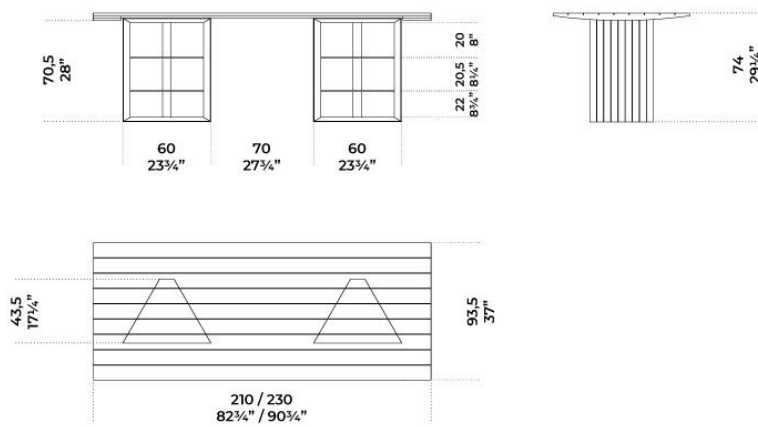


Prism Desk

david/nicolas
2020

Prism Desk

david/nicolas , 2020

*Scrivania in legno Palissandro
India intarsiato con alluminio
naturale. Basi dotate di due
ripiani in cristallo extralight
temperato 8 mm.*

*Desk in India Rosewood laid
in line with natural aluminium.
Bases provided with
two 8 mm thick extralight
tempered internal shelves.*

*Dimensioni / Sizes
Cm (L x P x H)
210 x 93,5 x 74
230 x 93,5 x 74*

Metallo / Metal

*Alluminio
naturale
Natural
aluminium*

Cristallo / Glass

*Extralight
Extralight*
