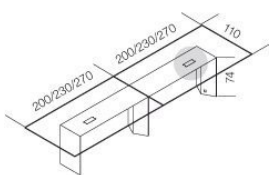

Modular system of tables with 15mm extralight transparent glass tops, painted only in the middle part as per samples in the bright version. 45° bevelled glass top. Wooden base covered by painted glass as per samples. Customized compositions on request. Available with cable management, on request.

Dimensioni / Sizes
400 x 110 x 74h cm
460 x 110 x 74h cm
540 x 110 x 74h cm
580 x 110 x 74h cm
640 x 110 x 74h cm
760 x 110 x 74h cm

Su richiesta può essere dotato di sistema passacavi.
Available with cable management, on request.