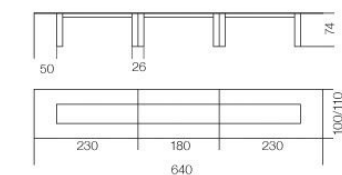

Modular system of tables with 15mm extralight transparent glass tops, painted only in the middle part as per samples in the bright version. 45° bevelled glass top. Wooden base covered by painted glass as per samples. Customized compositions on request. Available with cable management, on request.

Dimensioni / Sizes
400 x 110 x 74h cm
460 x 110 x 74h cm
540 x 110 x 74h cm
580 x 110 x 74h cm
640 x 110 x 74h cm
760 x 110 x 74h cm

Su richiesta può essere dotato di sistema passacavi.
Available with cable management, on request.