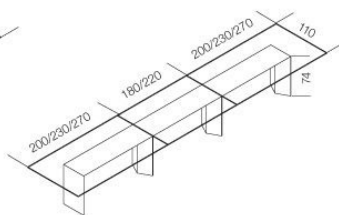

Modular system of tables with 15mm extralight transparent glass tops, painted only in the middle part as per samples in the bright version. 45° bevelled glass top. Wooden base covered by painted glass as per samples. Customized compositions on request. Available with cable management, on request.

Dimensioni / Sizes
400 x 110 x 74h cm
460 x 110 x 74h cm
540 x 110 x 74h cm
580 x 110 x 74h cm
640 x 110 x 74h cm
760 x 110 x 74h cm

Su richiesta può essere dotato di sistema passacavi.
Available with cable management, on request.