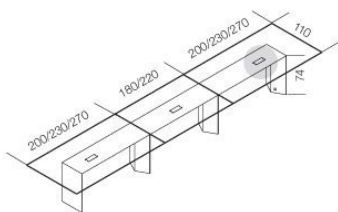

Modular system of tables with 15mm extralight transparent glass tops, painted only in the middle part as per samples in the bright version. 45° bevelled glass top. Wooden base covered by painted glass as per samples. Customized compositions on request. Available with cable management, on request.

Dimensioni / Sizes
400 x 110 x 74h cm
460 x 110 x 74h cm
540 x 110 x 74h cm
580 x 110 x 74h cm
640 x 110 x 74h cm
760 x 110 x 74h cm

Su richiesta può essere dotato di sistema passacavi.
Available with cable management, on request.