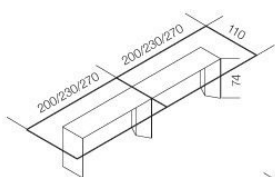

Modular system of tables with 15mm extralight transparent glass tops, painted only in the middle part as per samples in the bright version. 45° bevelled glass top. Wooden base covered by painted glass as per samples. Customized compositions on request. Available with cable management, on request.

Dimensioni / Sizes
400 x 110 x 74h cm
460 x 110 x 74h cm
540 x 110 x 74h cm
580 x 110 x 74h cm
640 x 110 x 74h cm
760 x 110 x 74h cm

Su richiesta può essere dotato di sistema passacavi.
Available with cable management, on request.