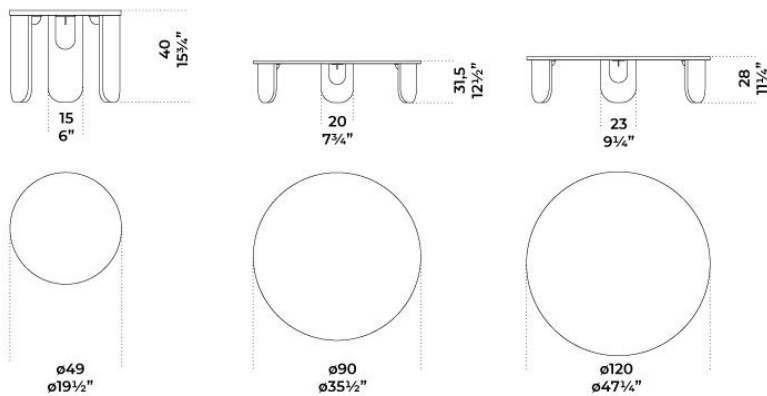

Coffee table in brushed Ceppo di Grè with hand burnished metal details. Also available in natural polished Calacatta Vagli Oro marble, Bianco Carrara marble or Fior di Pesco brushed marble.

Dimensioni / Sizes
Cm (Ø x H)
49 x 40
90 x 31,5
120 x 28