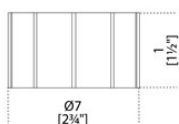


Desk Card Holder

Studio G&R
2014

Desk Card Holder

Studio G&R, 2014

Portabiglietti da visita in ottone massiccio.

Desk card holder in solid brass.

Dimensioni / Sizes
Cm (Ø x H)
7 x 4

Desk Card Holder