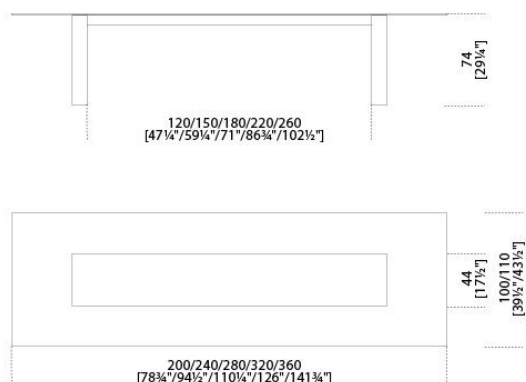

Table with 15mm extralight glass top, painted only in the middle part as per samples in the bright version. 45° alternated bevelled glass top. Wooden base covered by 6mm tempered painted glass.

Dimensioni / Sizes

Cm (L x P x H)

200 x 100 x 74

240 x 100 x 74

280 x 110 x 74

320 x 110 x 74

360 x 110 x 74

Cristallo / Glass

Extralight
Extralight