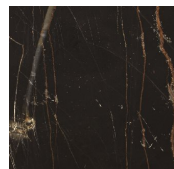

Sideboard in black open pore lacquered ash. Patinated bronze lacquered metal details. Stardust Grey or Sahara Noir marble top. Also available in 6mm tempered bright black painted glass. Supplied with 10mm tempered and bevelled extralight inside glass shelf. 6mm extralight mirror inside backs. Push-pull drawers with suede bottom just for versions 48h and 75,5h.

### *Legno Layer / Wood Layer*

*Nero poro  
aperto  
Black open pore*

---

### *Cristallo / Glass*

*Extralight  
Extralight*

*Specchio  
Mirror*

*Nero brillante  
Bright black*

---

### *Marmo / Marble*

*Grigio Stardust  
Stardust Grey*

*Sahara Noir  
Sahara Noir*