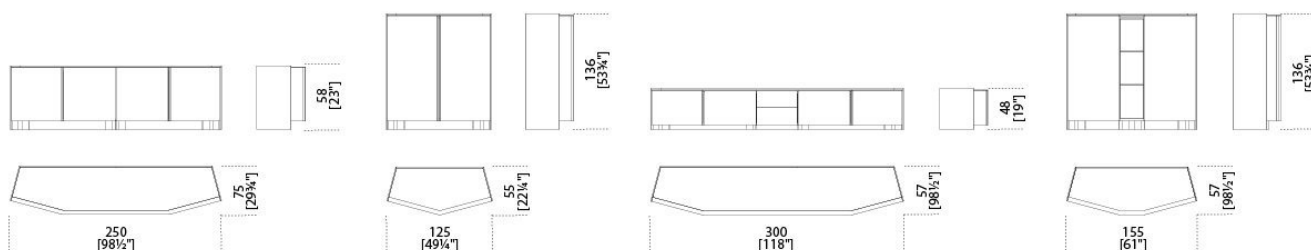

Sideboard in black open pore lacquered ash. Patinated bronze lacquered metal details. Stardust Grey or Sahara Noir marble top. Also available in 6mm tempered bright black painted glass. Supplied with 10mm tempered and bevelled extralight inside glass shelf. 6mm extralight mirror inside backs. Push-pull drawers with suede bottom just for versions 48h and 75,5h.

Dimensioni / Sizes  
Cm (L x P x H)  
125,5 x 57 x 136,5  
155 x 57 x 136,5  
250 x 57 x 75,5  
300 x 57 x 48