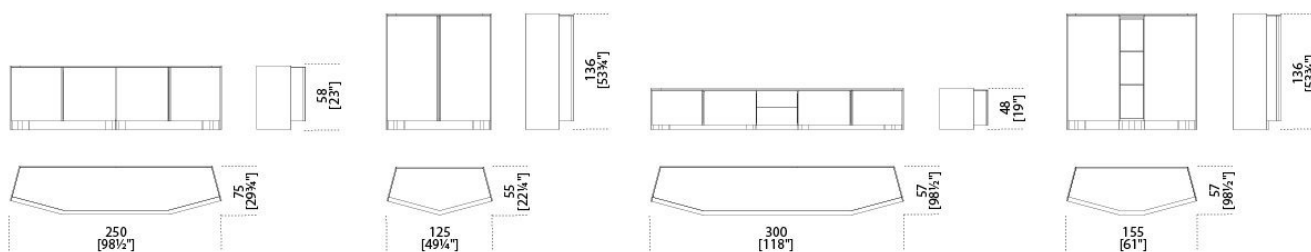

Sideboard in black open pore lacquered ash. Patinated bronze lacquered metal details. Bright black painted glass top. Available also in Grey Stardust or Sahara Noir marble top. Supplied with 10mm tempered extralight inside glass shelf. Push-pull drawers with suede bottom.

Dimensioni / Sizes
Cm (L x P x H)
300 x 58 x 48
250 x 58 x 75
125 x 55 x 136

Metallo / Metal

*Bronzo
patinato
Patinated
bronze*

Legno Layer / Wood Layer

*Nero poro
aperto
Black open pore*

Cristallo / Glass