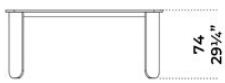

Table in 20mm Arabescato Orobico Rosso satin marble. Also available in brushed Ceppo di Gré® or natural polished Bianco Carrara Gioia marble. "Dark" hand burnished metal details.

Dimensioni / Sizes

Cm (L x P x H)

170 x 170 x 74

170 x 130 x 74

260 x 130 x 74

260 x 170 x 74

*Marmo / Marble*

*Bianco Carrara*  
*Gioia*  
*Bianco Carrara*  
*Gioia*

*Arabescato*  
*Orobico Rosso*  
*Arabescato*  
*Orobico Rosso*

---