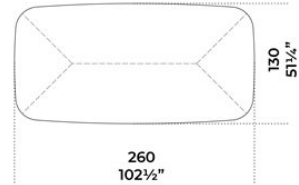

Table in 20mm Arabescato Orobico Rosso satin marble. Also available in brushed Ceppo di Gré® or natural polished Bianco Carrara Gioia marble. "Dark" hand burnished metal details.

Dimensioni / Sizes

Cm (L x P x H)

170 x 170 x 74

170 x 130 x 74

260 x 130 x 74

260 x 170 x 74

*Marmo / Marble*

*Bianco Carrara*  
*Gioia*  
*Bianco Carrara*  
*Gioia*

*Arabescato*  
*Orobico Rosso*  
*Arabescato*  
*Orobico Rosso*

---