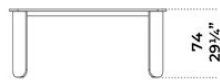

Table in 20mm Arabescato Orobico Rosso satin marble. Also available in brushed Ceppo di Gré® or natural polished Bianco Carrara Gioia marble. "Dark" hand burnished metal details.

Dimensioni / Sizes

Cm (L x P x H)

170 x 170 x 74

170 x 130 x 74

260 x 130 x 74

260 x 170 x 74

*Marmo / Marble*

*Bianco Carrara*  
*Gioia*  
*Bianco Carrara*  
*Gioia*

*Arabescato*  
*Orobico Rosso*  
*Arabescato*  
*Orobico Rosso*

---