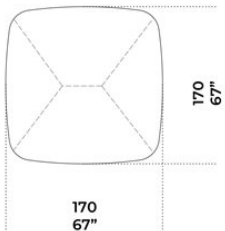

Table in 20mm Arabescato Orobico Rosso satin marble. Also available in brushed Ceppo di Gré® or natural polished Bianco Carrara Gioia marble. "Dark" hand burnished metal details.

Dimensioni / Sizes

Cm (L x P x H)

170 x 170 x 74

170 x 130 x 74

260 x 130 x 74

260 x 170 x 74

*Marmo / Marble*

*Bianco Carrara*  
*Gioia*  
*Bianco Carrara*  
*Gioia*

*Arabescato*  
*Orobico Rosso*  
*Arabescato*  
*Orobico Rosso*

---