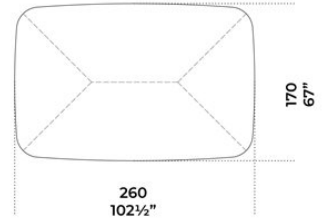

Table in 20mm Arabescato Orobico Rosso satin marble. Also available in brushed Ceppo di Gré® or natural polished Bianco Carrara Gioia marble. "Dark" hand burnished metal details.

Dimensioni / Sizes

Cm (L x P x H)

170 x 170 x 74

170 x 130 x 74

260 x 130 x 74

260 x 170 x 74

*Marmo / Marble*

*Bianco Carrara*  
*Gioia*  
*Bianco Carrara*  
*Gioia*

*Arabescato*  
*Orobico Rosso*  
*Arabescato*  
*Orobico Rosso*

---