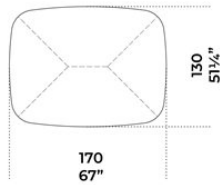

Table in 20mm Arabescato Orobico Rosso satin marble. Also available in brushed Ceppo di Gré® or natural polished Bianco Carrara Gioia marble. "Dark" hand burnished metal details.

Dimensioni / Sizes

Cm (L x P x H)

170 x 170 x 74

170 x 130 x 74

260 x 130 x 74

260 x 170 x 74

*Marmo / Marble*

*Bianco Carrara*  
*Gioia*  
*Bianco Carrara*  
*Gioia*

*Arabescato*  
*Orobico Rosso*  
*Arabescato*  
*Orobico Rosso*

---