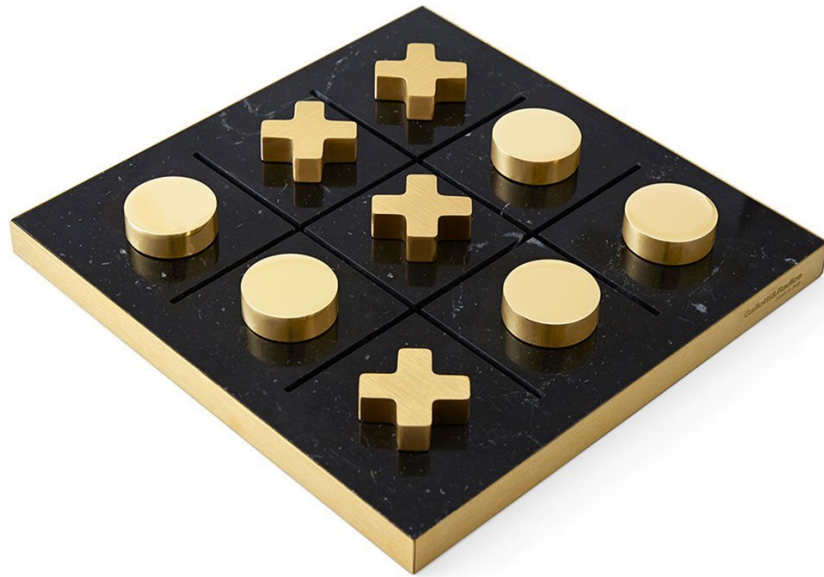

Tip Tap Toe

Studio G&R
2017

Tip Tap Toe

Studio G&R, 2017

Gioco da tavolo in marmo Nero Marquinia e ottone massiccio. Pedine in ottone lucido e satinato.

Table game in Black Marquinia marble and solid brass. Pawns in bright and satin brass.

*Dimensioni / Sizes
Cm (L x D x H)
28 x 28 x 4*

Metallo / Metal

Ottone lucido
Bright brass

Ottone satinato
Satin brass

Marmo / Marble

Nero
Marquinia
Black
Marquinia