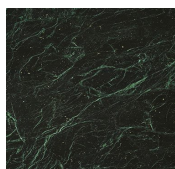

Sideboard with doors, drawers and open module. Structure in black lacquered open pore ash or walnut lacquered open pore ash. Front and sides clad with hand knurled border. Modules with doors supplied with inside wood shelf. In the black lacquered open pore version top available in beveled Calacatta Vagli Oro or Verde Alpi marble or 6 mm thick tempered black back painted glass. Handles and metal parts lacquered in the "fango" colour. In the walnut lacquered open pore version top available in beveled Calacatta Vagli Oro marble or 6 mm thick tempered back painted glass in liquorice, blue grey or green grey colours.

### Legno Layer / Wood Layer

*Nero poro  
aperto*  
*Black open pore*

---

### Cristallo / Glass

*Liquirizia  
brillante*  
*Bright liquorice*

*Blu grigio  
brillante*  
*Bright blue  
grey*

*Verde grigio  
brillante*  
*Bright green-  
grey*

*Nero brillante*  
*Bright black*

---

### Marmo / Marble

*Calacatta Vagli  
Oro*  
*Calacatta Vagli  
Oro*

*Verde Alpi*  
*Verde Alpi*