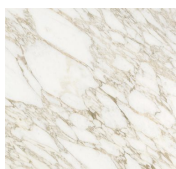

Sideboard with doors, drawers and open module. Structure in black lacquered open pore ash or walnut lacquered open pore ash. Front and sides clad with hand knurled border. Modules with doors supplied with inside wood shelf. In the black lacquered open pore version top available in beveled Calacatta Vagli Oro or Verde Alpi marble or 6 mm thick tempered black back painted glass. Handles and metal parts lacquered in the "fango" colour. In the walnut lacquered open pore version top available in beveled Calacatta Vagli Oro marble or 6 mm thick tempered back painted glass in liquorice, blue grey or green grey colours.

### Legno Layer / Wood Layer

*Nero poro  
aperto*  
*Black open pore*

---

### Cristallo / Glass

*Liquirizia  
brillante*  
*Bright liquorice*

*Blu grigio  
brillante*  
*Bright blue  
grey*

*Verde grigio  
brillante*  
*Bright green-  
grey*

*Nero brillante*  
*Bright black*

---

### Marmo / Marble

*Calacatta Vagli  
Oro*  
*Calacatta Vagli  
Oro*

*Verde Alpi*  
*Verde Alpi*