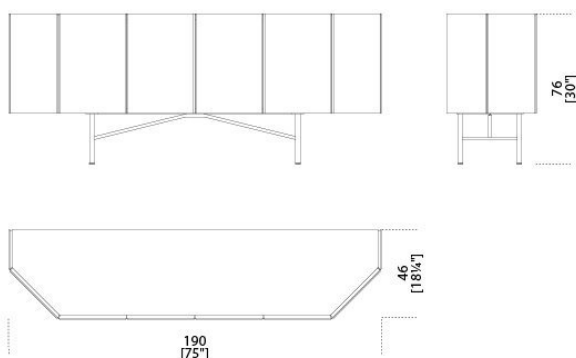

Wooden sideboard covered by 6mm tempered glass decorated by hand with an exclusive treatment. Patinated bronze lacquered base and inside part. Supplied with 8mm extralight tempered glass shelf and mirrored inside glass back. Collection in numbered edition.

Dimensioni / Sizes  
Cm (L x P x H)  
190 x 46 x 76

This finish is the result of manual oxidation and colouring of copper leaf.

Possible marks and spots, as well as variations in colour, should not be considered imperfections but distinguishing features which are evidence of this hand-crafted process and enhance the beauty of a one-off piece.