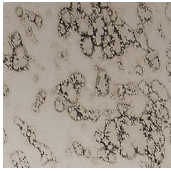

Dimensioni / Sizes
Cm (L x P x H)
26 x 35,5 x 6

Folded Tray

Finiture / Finishes

Metallo / Metal

Ottone satinato
Satin brass

Ottone satinato
argentato
Satin silver-
plated brass

Cristallo / Glass

Specchio
"Antique 1"
"Antique 1"
mirror