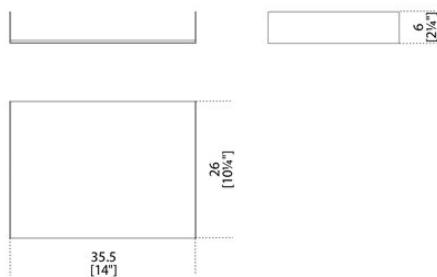

Dimensioni / Sizes
Cm (L x P x H)
26 x 35,5 x 6

Folded Tray

Finiture / Finishes

Metallo / Metal

Ottone satinato
Satin brass

Ottone satinato
argentato
Satin silver-
plated brass

Cristallo / Glass

Specchio
"Antique 1"
"Antique 1"
mirror