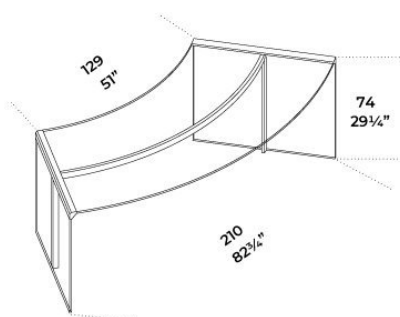

Desk in extralight tempered glass decorated with the exclusive "crisscross gold" finish. Metal parts painted with the exclusive finish "crisscross gold". For a proper cable management, a diam. 6cm hole on the top can be arranged upon request. Minimum distance from the edge: 10cm. Collection in numbered edition.

Dimensioni / Sizes  
Cm (L x P x H)  
President Junior 172 x 80 x 74  
President Senior 210 x 106 x 74

---