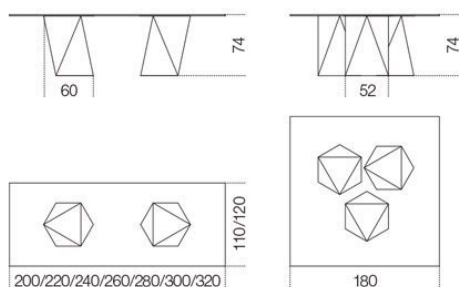

Available also mirrored or smoked "grigio Italia" mirrored glass or white, black or dark grey lacquered wood.

Dimensioni / Sizes

Cm (L x P x H)

180 x 180 x 74

200 x 110 x 74

220 x 110 x 74

240 x 110 x 74

260 x 120 x 74

280 x 120 x 74

300 x 120 x 74

320 x 120 x 74

Legno / Wood

*Bianco poro
chiuso
White closed
pore*

*Nero poro
chiuso
Black closed
pore*

*Grigio umbro
poro chiuso
Dark grey
closed pore*

Cristallo / Glass