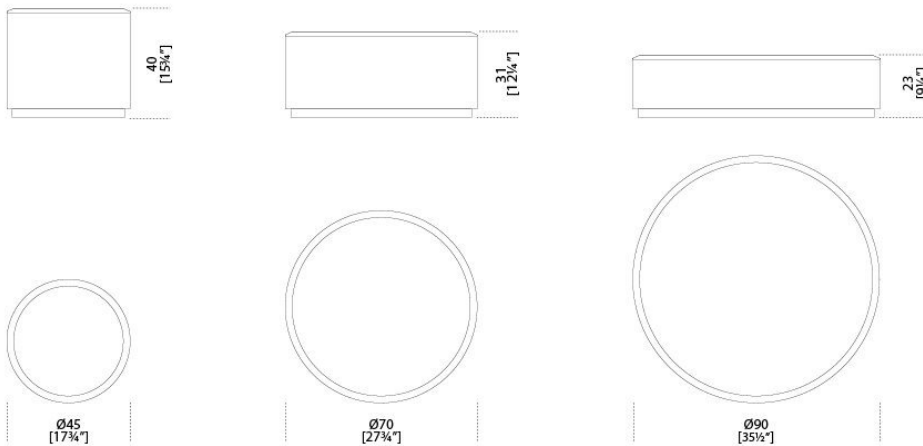

Tavolino in legno bisellato e decorato con lavorazione manuale ed esclusiva, disponibile nella versione "Autumn Weave" oppure "Carbon Black". Base in foglia oro.

Entrambe le decorazioni sono frutto di un processo manuale di ossidazione e colorazione della foglia oro (Autumn Weave) o della foglia rame (Carbon Black). Eventuali macchie e striature, oltre a differenze cromatiche, sono caratteristiche che non possono essere considerate difetti ma elementi distintivi, tipici della reazione metallica all'ossidazione manuale, che esaltano la bellezza e la peculiarità del pezzo unico.

Wooden coffee table bevelled and decorated by hand with an exclusive treatment, available in "Autumn Weave" or "Carbon Black" versions. Gold leaf base.

Dimensioni / Sizes
Cm (Ø x H)
S 45 x 40
M 70 x 31
L 90 x 23

Both finishes are the result of manual oxidation and colouring of gold leaf (Autumn Weave) or copper leaf (Carbon Black). Possible marks and spots, as well as variations in colour, should not be considered imperfections but distinguishing features which are evidence of this hand-crafted process and enhance the beauty of a one-off piece.