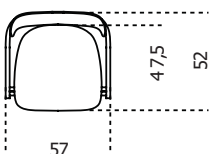

Cm (L x W x H)	Inches (L x W x H)
57 x 52 x 75	22½ x 20½ x 29¾

Finishings

Wood

Black stained
open pore ash

Grey Smoke
open pore ash

Natural ash

Tobacco stained
ash

White open pore
ash