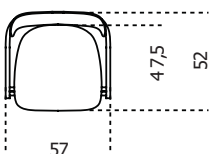

Cm (L x W x H) Inches (L x W x H)
57 x 52 x 75 22½ x 20½ x 29¾

Finishings

Wood

Black stained
open pore ash

Grey Smoke
open pore ash

Natural ash

Tobacco stained
ash

White open pore
ash