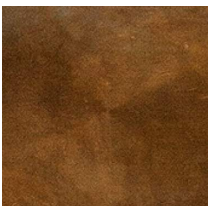

Gallotti&Radice

1968

2019

Coffee table with natural polished Verde Alpi, Calacatta Vagli Oro or Nero Marquina marble top. Hand burnished brass structure with black open pore stained ash parts. Not recommended for positioning on carpet.

Cm (L x W x H)	Inches (L x W x H)
Ø49 x 45	Ø19½ x 17¾
Ø49 x 50	Ø19½ x 19¾

Finishings

Marble

Calacatta Vagli
Oro

Nero Marquina

Verde Alpi

Metal

Hand burnished
brass

Wood

Black stained
open pore ash