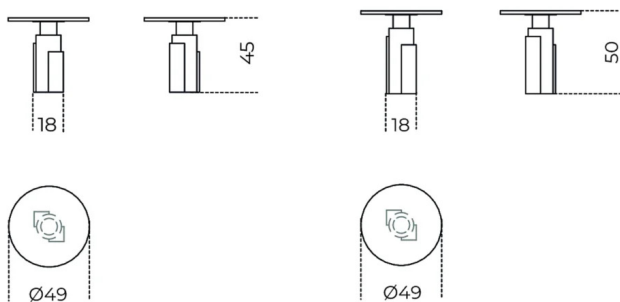

Dimensioni / size
Cm (Ø x H)
49 x 45
49 x 50

Dimensioni / size
Inches (Ø x H)
19½ x 17¾
19½ x 19¾

Finishes

Wood

Black stained open pore
ash

Metal

Hand burnished brass

Marble