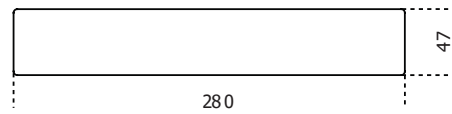

Gallotti&Radice

5th Avenue Crédence

2020

Wooden unit covered by “supermirror” stainless steel in the black chrome finish with black stained open pore solid wood strips. Base in black open pore stained ash and internal part covered by “supermirror” stainless steel in the black chrome finish. Top with bevel in 12mm bright black painted smoked “grigio Italia” glass with satin brass detail. 6mm mirrored glass inside back. Standard configuration with version A compartments (n. 2 compartments for the size cm 190 and n. 3 compartments for the size cm 280). Compartments B and C available with extra charge. Double-sided version possible with front or rear doors opening, to be specified when ordering.

Cm (L x W x H)	Inches (L x W x H)
190 x 47 x 74	75 x 18 ³ / ₄ x 29 ¹ / ₄
280 x 47 x 74	110 ¹ / ₄ x 18 ³ / ₄ x 29 ¹ / ₄

Finishings

Glass

"Grigio Italia"

Bright black

Extralight

Mirror

Metal