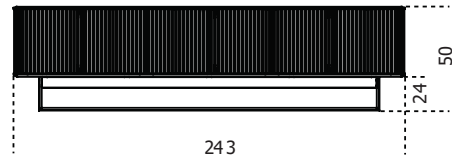

Gallotti&Radice

5th Avenue Crédence

2020

Wooden unit covered by “supermirror” stainless steel in the black chrome finish with black stained open pore solid wood strips. Base in black open pore stained ash and internal part covered by “supermirror” stainless steel in the black chrome finish. Top with bevel in 12mm bright black painted smoked “grigio Italia” glass with satin brass detail. 6mm mirrored glass inside back. Standard configuration with version A compartments (n. 2 compartments for the size cm 190 and n. 3 compartments for the size cm 280). Compartments B and C available with extra charge. Double-sided version possible with front or rear doors opening, to be specified when ordering.

Cm (L x W x H)	Inches (L x W x H)
190 x 47 x 74	75 x 18 ³ / ₄ x 29 ¹ / ₄
280 x 47 x 74	110 ¹ / ₄ x 18 ³ / ₄ x 29 ¹ / ₄

Finishings

Glass

"Grigio Italia"

Bright black

Extralight

Mirror

Metal