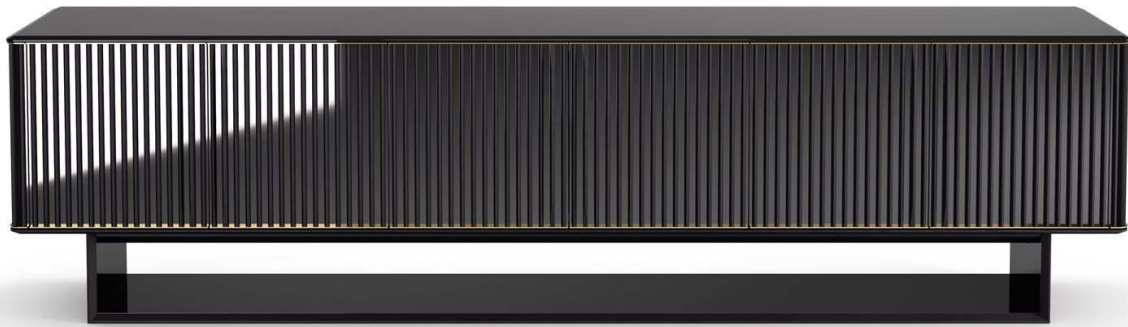

Gallotti&Radice

5th Avenue Crédence

2020

Wooden unit covered by “supermirror” stainless steel in the black chrome finish with black stained open pore solid wood strips. Base in black open pore stained ash and internal part covered by “supermirror” stainless steel in the black chrome finish. Top with bevel in 12mm bright black painted smoked “grigio Italia” glass with satin brass detail. 6mm mirrored glass inside back. Standard configuration with version A compartments (n. 2 compartments for the size cm 190 and n. 3 compartments for the size cm 280). Compartments B and C available with extra charge. Double-sided version possible with front or rear doors opening, to be specified when ordering.

Cm (L x W x H)	Inches (L x W x H)
190 x 47 x 74	75 x 18 ³ / ₄ x 29 ¹ / ₄
280 x 47 x 74	110 ¹ / ₄ x 18 ³ / ₄ x 29 ¹ / ₄

Finishings

Glass

"Grigio Italia"

Bright black

Extralight

Mirror

Metal

Black chrome
"supermirror"

Satin brass

Wood

Black stained
open pore ash