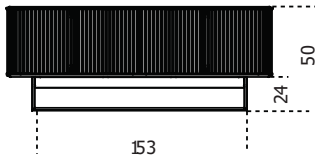

Gallotti&Radice

5th Avenue Crédence

2020

Wooden unit covered by “supermirror” stainless steel in the black chrome finish with black stained open pore solid wood strips. Base in black open pore stained ash and internal part covered by “supermirror” stainless steel in the black chrome finish. Top with bevel in 12mm bright black painted smoked “grigio Italia” glass with satin brass detail. 6mm mirrored glass inside back. Standard configuration with version A compartments (n. 2 compartments for the size cm 190 and n. 3 compartments for the size cm 280). Compartments B and C available with extra charge. Double-sided version possible with front or rear doors opening, to be specified when ordering.

Cm (L x W x H)	Inches (L x W x H)
190 x 47 x 74	75 x 18 ³ / ₄ x 29 ¹ / ₄
280 x 47 x 74	110 ¹ / ₄ x 18 ³ / ₄ x 29 ¹ / ₄

Finishings

Glass

"Grigio Italia"

Bright black

Extralight

Mirror

Metal