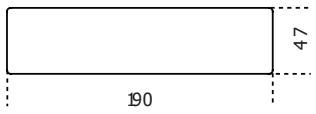

Gallotti&Radice

5th Avenue Crédence

2020

Wooden unit covered by “supermirror” stainless steel in the black chrome finish with black stained open pore solid wood strips. Base in black open pore stained ash and internal part covered by “supermirror” stainless steel in the black chrome finish. Top with bevel in 12mm bright black painted smoked “grigio Italia” glass with satin brass detail. 6mm mirrored glass inside back. Standard configuration with version A compartments (n. 2 compartments for the size cm 190 and n. 3 compartments for the size cm 280). Compartments B and C available with extra charge. Double-sided version possible with front or rear doors opening, to be specified when ordering.

Cm (L x W x H)	Inches (L x W x H)
190 x 47 x 74	75 x 18 ³ / ₄ x 29 ¹ / ₄
280 x 47 x 74	110 ¹ / ₄ x 18 ³ / ₄ x 29 ¹ / ₄

Finishings

Glass

"Grigio Italia"

Bright black

Extralight

Mirror

Metal