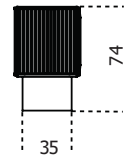

Gallotti&Radice

5th Avenue Crédence

2020

Wooden unit covered by “supermirror” stainless steel in the black chrome finish with black stained open pore solid wood strips. Base in black open pore stained ash and internal part covered by “supermirror” stainless steel in the black chrome finish. Top with bevel in 12mm bright black painted smoked “grigio Italia” glass with satin brass detail. 6mm mirrored glass inside back. Standard configuration with version A compartments (n. 2 compartments for the size cm 190 and n. 3 compartments for the size cm 280). Compartments B and C available with extra charge. Double-sided version possible with front or rear doors opening, to be specified when ordering.

Cm (L x W x H)	Inches (L x W x H)
190 x 47 x 74	75 x 18 ³ / ₄ x 29 ¹ / ₄
280 x 47 x 74	110 ¹ / ₄ x 18 ³ / ₄ x 29 ¹ / ₄

Finishings

Glass

"Grigio Italia"

Bright black

Extralight

Mirror

Metal