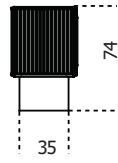

Gallotti&Radice

5th Avenue Crédence

2020

Wooden unit covered by “supermirror” stainless steel in the black chrome finish with black stained open pore solid wood strips. Base in black open pore stained ash and internal part covered by “supermirror” stainless steel in the black chrome finish. Top with bevel in 12mm bright black painted smoked “grigio Italia” glass with satin brass detail. 6mm mirrored glass inside back. Standard configuration with version A compartments (n. 2 compartments for the size cm 190 and n. 3 compartments for the size cm 280). Compartments B and C available with extra charge. Double-sided version possible with front or rear doors opening, to be specified when ordering.

Cm (L x W x H)	Inches (L x W x H)
190 x 47 x 74	75 x 18 ³ / ₄ x 29 ¹ / ₄
280 x 47 x 74	110 ¹ / ₄ x 18 ³ / ₄ x 29 ¹ / ₄

Finishings

Glass

"Grigio Italia"

Bright black

Extralight

Mirror

Metal