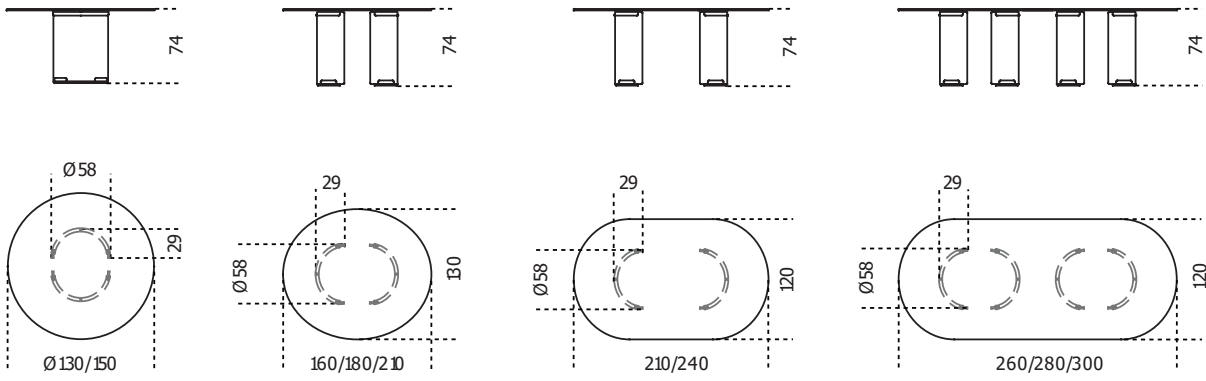

Adam

1971

Table in transparent glass. Bases in 15mm glass curved by fire and hand bevelled. Chromed metal clips. Also available without metal parts (total height: 72 cm). Customised sizes for the top on request. For glass top larger than 260cm, 4 bases are provided.

Cm (L x W x H)	Inches (L x W x H)
Ø130 x 74	Ø51¼ x 29¼
Ø150 x 74	Ø59¼ x 29¼
160 x 130 x 74	63 x 51¼ x 29¼
180 x 130 x 74	71 x 51¼ x 29¼
210 x 130 x 74	82¾ x 51¼ x 29¼
210 x 120 x 74	82¾ x 47¼ x 29¼
240 x 120 x 74	94½ x 47¼ x 29¼
260 x 120 x 74	102½ x 47¼ x 29¼
280 x 120 x 74	110¼ x 47¼ x 29¼
300 x 120 x 74	118¼ x 47¼ x 29¼