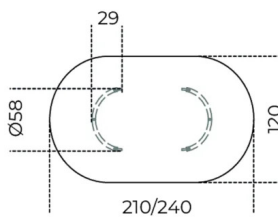


Adam

Luigi Masconi
1971

Table in 15mm transparent glass. Bases in 15mm glass curved by fire and hand bevelled. Chromed metal clips. Also available without metal parts (total height: 72 cm). Customised sizes for the top on request. For glass top larger than 260cm, 4 bases are provided.

Dimensioni / size

Cm (Ø x H)

130 x 74
150 x 74
0 x 74
0 x 74
0 x 74
0 x 74
0 x 74
0 x 74
0 x 74
0 x 74
0 x 74

Cm (L x P x H)

0 x 74
0 x 0 x 74
160 x 130 x 74
180 x 130 x 74
210 x 130 x 74
210 x 120 x 74
240 x 120 x 74
260 x 120 x 74
280 x 120 x 74
300 x 120 x 74

Dimensioni / size

Inches (Ø x H)

51¼ x 29¼
59¼ x 29¼
0 x 29¼
0 x 29¼
0 x 29¼
0 x 29¼
0 x 29¼
0 x 29¼
0 x 29¼
0 x 29¼
0 x 29¼

Inches (L x P x H)

NaN x 0 x 29¼
0 x 0 x 29¼
63 x 51¼ x 29¼
71 x 51¼ x 29¼
82¾ x 51¼ x 29¼
82¾ x 47¼ x 29¼
94½ x 47¼ x 29¼
102½ x 47¼ x 29¼
110¼ x 47¼ x 29¼
118¼ x 47¼ x 29¼