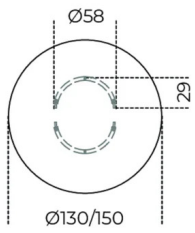


Adam

Luigi Masconi
1971

Table in 15mm transparent glass. Bases in 15mm glass curved by fire and hand bevelled. Chromed metal clips. Also available without metal parts (total height: 72 cm). Customised sizes for the top on request. For glass top larger than 260cm, 4 bases are provided.

Dimensioni / size

Cm (Ø x H)

130 x 74
150 x 74
0 x 74
0 x 74
0 x 74
0 x 74
0 x 74
0 x 74
0 x 74
0 x 74
0 x 74

Cm (L x P x H)

0 x 74
0 x 0 x 74
160 x 130 x 74
180 x 130 x 74
210 x 130 x 74
210 x 120 x 74
240 x 120 x 74
260 x 120 x 74
280 x 120 x 74
300 x 120 x 74

Dimensioni / size

Inches (Ø x H)

51¼ x 29¼
59¼ x 29¼
0 x 29¼
0 x 29¼
0 x 29¼
0 x 29¼
0 x 29¼
0 x 29¼
0 x 29¼
0 x 29¼
0 x 29¼

Inches (L x P x H)

NaN x 0 x 29¼
0 x 0 x 29¼
63 x 51¼ x 29¼
71 x 51¼ x 29¼
82¾ x 51¼ x 29¼
82¾ x 47¼ x 29¼
94½ x 47¼ x 29¼
102½ x 47¼ x 29¼
110¼ x 47¼ x 29¼
118¼ x 47¼ x 29¼