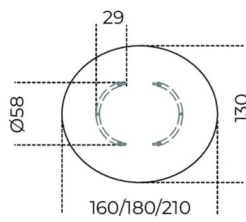


Adam

Luigi Masconi
1971

Table in 15mm transparent glass. Bases in 15mm glass curved by fire and hand bevelled. Chromed metal clips. Also available without metal parts (total height: 72 cm). Customised sizes for the top on request. For glass top larger than 260cm, 4 bases are provided.

Dimensioni / size

Cm (Ø x H)

130 x 74
150 x 74
0 x 74
0 x 74
0 x 74
0 x 74
0 x 74
0 x 74
0 x 74
0 x 74
0 x 74

Cm (L x P x H)

0 x 74
0 x 0 x 74
160 x 130 x 74
180 x 130 x 74
210 x 130 x 74
210 x 120 x 74
240 x 120 x 74
260 x 120 x 74
280 x 120 x 74
300 x 120 x 74

Dimensioni / size

Inches (Ø x H)

51¼ x 29¼
59¼ x 29¼
0 x 29¼
0 x 29¼
0 x 29¼
0 x 29¼
0 x 29¼
0 x 29¼
0 x 29¼
0 x 29¼
0 x 29¼

Inches (L x P x H)

NaN x 0 x 29¼
0 x 0 x 29¼
63 x 51¼ x 29¼
71 x 51¼ x 29¼
82¾ x 51¼ x 29¼
82¾ x 47¼ x 29¼
94½ x 47¼ x 29¼
102½ x 47¼ x 29¼
110¼ x 47¼ x 29¼
118¼ x 47¼ x 29¼