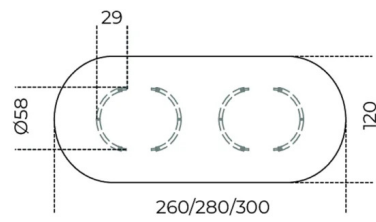


Adam

Luigi Masconi
1971

Table in 15mm transparent glass. Bases in 15mm glass curved by fire and hand bevelled. Chromed metal clips. Also available without metal parts (total height: 72 cm). Customised sizes for the top on request. For glass top larger than 260cm, 4 bases are provided.

Dimensioni / size

Cm (Ø x H)

130 x 74
150 x 74
0 x 74
0 x 74
0 x 74
0 x 74
0 x 74
0 x 74
0 x 74
0 x 74
0 x 74

Cm (L x P x H)

0 x 74
0 x 0 x 74
160 x 130 x 74
180 x 130 x 74
210 x 130 x 74
210 x 120 x 74
240 x 120 x 74
260 x 120 x 74
280 x 120 x 74
300 x 120 x 74

Dimensioni / size

Inches (Ø x H)

51¼ x 29¼
59¼ x 29¼
0 x 29¼
0 x 29¼
0 x 29¼
0 x 29¼
0 x 29¼
0 x 29¼
0 x 29¼
0 x 29¼
0 x 29¼

Inches (L x P x H)

NaN x 0 x 29¼
0 x 0 x 29¼
63 x 51¼ x 29¼
71 x 51¼ x 29¼
82¾ x 51¼ x 29¼
82¾ x 47¼ x 29¼
94½ x 47¼ x 29¼
102½ x 47¼ x 29¼
110¼ x 47¼ x 29¼
118¼ x 47¼ x 29¼