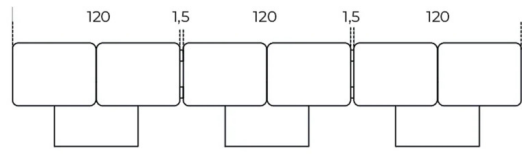

On request, inside 8mm extralight tempered glass shelf.

Multiple compositions can be made upon request.

NEW

Available new height cm 60.

Available new opaque lacquered finish colour "Beige Matera".

Available version with doors and back panels in 6 mm tempered extralight glass decorated with a ceramic effect (glossy brushed polyester finish) in the color "Terra di Borgogna".

Cm (L x P x H)

120 x 51.5 x 60

241.5 x 51.5 x 60

363 x 51.5 x 60

120 x 51.5 x 74.5

241.5 x 51.5 x 74.5

363 x 51.5 x 74.5

Inches (L x P x H)

47³/₄ x 20¹/₂ x 23³/₄

95³/₄ x 20¹/₂ x 23³/₄

143 x 20¹/₂ x 23³/₄

47³/₄ x 20¹/₂ x 29¹/₂

95³/₄ x 20¹/₂ x 29¹/₂

143 x 20¹/₂ x 29¹/₂

Finishes

Glass