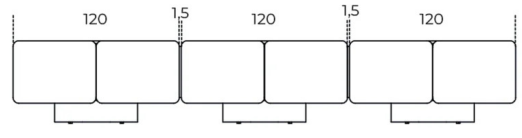

On request, inside 8mm extralight tempered glass shelf.

Multiple compositions can be made upon request.

NEW

Available new height cm 60.

Available new opaque lacquered finish colour "Beige Matera".

Available version with doors and back panels in 6 mm tempered extralight glass decorated with a ceramic effect (glossy brushed polyester finish) in the color "Terra di Borgogna".

Cm (L x P x H)

120 x 51.5 x 60

241.5 x 51.5 x 60

363 x 51.5 x 60

120 x 51.5 x 74.5

241.5 x 51.5 x 74.5

363 x 51.5 x 74.5

Inches (L x P x H)

47³/₄ x 20¹/₂ x 23³/₄

95³/₄ x 20¹/₂ x 23³/₄

143 x 20¹/₂ x 23³/₄

47³/₄ x 20¹/₂ x 29¹/₂

95³/₄ x 20¹/₂ x 29¹/₂

143 x 20¹/₂ x 29¹/₂

Finishes

Glass