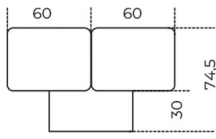

On request, inside 8mm extralight tempered glass shelf.

Multiple compositions can be made upon request.

NEW

Available new height cm 60.

Available new opaque lacquered finish colour "Beige Matera".

Available version with doors and back panels in 6 mm tempered extralight glass decorated with a ceramic effect (glossy brushed polyester finish) in the color "Terra di Borgogna".

Cm (L x P x H)

120 x 51.5 x 60

241.5 x 51.5 x 60

363 x 51.5 x 60

120 x 51.5 x 74.5

241.5 x 51.5 x 74.5

363 x 51.5 x 74.5

Inches (L x P x H)

47³/₄ x 20¹/₂ x 23³/₄

95³/₄ x 20¹/₂ x 23³/₄

143 x 20¹/₂ x 23³/₄

47³/₄ x 20¹/₂ x 29¹/₂

95³/₄ x 20¹/₂ x 29¹/₂

143 x 20¹/₂ x 29¹/₂

Finishes

Glass