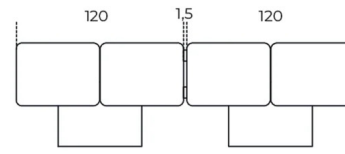

On request, inside 8mm extralight tempered glass shelf.

Multiple compositions can be made upon request.

NEW

Available new height cm 60.

Available new opaque lacquered finish colour "Beige Matera".

Available version with doors and back panels in 6 mm tempered extralight glass decorated with a ceramic effect (glossy brushed polyester finish) in the color "Terra di Borgogna".

Cm (L x P x H)

120 x 51.5 x 60

241.5 x 51.5 x 60

363 x 51.5 x 60

120 x 51.5 x 74.5

241.5 x 51.5 x 74.5

363 x 51.5 x 74.5

Inches (L x P x H)

47³/₄ x 20¹/₂ x 23³/₄

95³/₄ x 20¹/₂ x 23³/₄

143 x 20¹/₂ x 23³/₄

47³/₄ x 20¹/₂ x 29¹/₂

95³/₄ x 20¹/₂ x 29¹/₂

143 x 20¹/₂ x 29¹/₂

Finishes

Glass