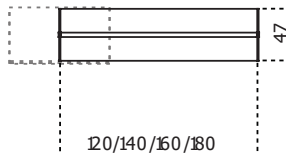

Air Desk 1 Up/1 Up S

2011

Desk with one side resting on Air Up system in 12mm transparent, extralight or smoked "grigio Italia" tempered glass. Also available with painted glass top as per samples in the bright or satin version or leather effect laminated glass top. Both with extralight glass sides. On request, smoked "grigio Italia" or bright/satin painted glass sides. Bright or satin stainless steel, anodized aluminium or embossed white or black lacquered metal parts. Black hand brushed anodized aluminium, on request. Cable management option: OPTION 1_For cable management, a hole diam. cm 6 on the top with 10cm minimum distance from the edge, can be arranged upon request. OPTION 2_Available, on request, version with the passage of the cables through the beam to be pulled out from one side. This version is realized with hole diam. cm 3,2 on the glass top corresponding to the beam with satin stainless steel ring, hole diam. cm 3,2 on the beam + hole cm 2,5 x 4,5 on the side of the desk and on the side cap for cables to exit.

Cm (L x W x H)	Inches (L x W x H)
120 x 47 x 74	47 ¹ / ₄ x 18 ³ / ₄ x 29 ¹ / ₄
140 x 47 x 74	55 ¹ / ₄ x 18 ³ / ₄ x 29 ¹ / ₄
160 x 47 x 74	63 x 18 ³ / ₄ x 29 ¹ / ₄
180 x 47 x 74	71 x 18 ³ / ₄ x 29 ¹ / ₄
120 x 80 x 74	47 ¹ / ₄ x 31 ¹ / ₂ x 29 ¹ / ₄
140 x 80 x 74	55 ¹ / ₄ x 31 ¹ / ₂ x 29 ¹ / ₄
160 x 80 x 74	63 x 31 ¹ / ₂ x 29 ¹ / ₄
180 x 90 x 74	71 x 35 ¹ / ₂ x 29 ¹ / ₄
200 x 90 x 74	78 ³ / ₄ x 35 ¹ / ₂ x 29 ¹ / ₄
120 x 120 x 74	47 ¹ / ₄ x 47 ¹ / ₄ x 29 ¹ / ₄

140 x 120 x 74
 160 x 120 x 74
 180 x 120 x 74
 200 x 120 x 74

55¼ x 47¼ x 29¼
 63 x 47¼ x 29¼
 71 x 47¼ x 29¼
 78¾ x 47¼ x 29¼

120/140/160/180/200

Finishings

Glass

"Grigio Italia"

Bright black

Bright blue-grey