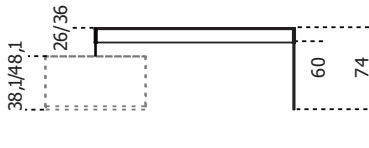

Air Desk 1 Up/1 Up S

2011

Desk with one side resting on Air Up system in 12mm transparent, extralight or smoked "grigio Italia" tempered glass. Also available with painted glass top as per samples in the bright or satin version or leather effect laminated glass top. Both with extralight glass sides. On request, smoked "grigio Italia" or bright/satin painted glass sides. Bright or satin stainless steel, anodized aluminium or embossed white or black lacquered metal parts. Black hand brushed anodized aluminium, on request. Cable management option: OPTION 1_For cable management, a hole diam. cm 6 on the top with 10cm minimum distance from the edge, can be arranged upon request. OPTION 2_Available, on request, version with the passage of the cables through the beam to be pulled out from one side. This version is realized with hole diam. cm 3,2 on the glass top corresponding to the beam with satin stainless steel ring, hole diam. cm 3,2 on the beam + hole cm 2,5 x 4,5 on the side of the desk and on the side cap for cables to exit.

Cm (L x W x H)	Inches (L x W x H)
120 x 47 x 74	47 ¹ / ₄ x 18 ³ / ₄ x 29 ¹ / ₄
140 x 47 x 74	55 ¹ / ₄ x 18 ³ / ₄ x 29 ¹ / ₄
160 x 47 x 74	63 x 18 ³ / ₄ x 29 ¹ / ₄
180 x 47 x 74	71 x 18 ³ / ₄ x 29 ¹ / ₄
120 x 80 x 74	47 ¹ / ₄ x 31 ¹ / ₂ x 29 ¹ / ₄
140 x 80 x 74	55 ¹ / ₄ x 31 ¹ / ₂ x 29 ¹ / ₄
160 x 80 x 74	63 x 31 ¹ / ₂ x 29 ¹ / ₄
180 x 90 x 74	71 x 35 ¹ / ₂ x 29 ¹ / ₄
200 x 90 x 74	78 ³ / ₄ x 35 ¹ / ₂ x 29 ¹ / ₄
120 x 120 x 74	47 ¹ / ₄ x 47 ¹ / ₄ x 29 ¹ / ₄

140 x 120 x 74
 160 x 120 x 74
 180 x 120 x 74
 200 x 120 x 74

55¼ x 47¼ x 29¼
 63 x 47¼ x 29¼
 71 x 47¼ x 29¼
 78¾ x 47¼ x 29¼

120/140/160/180/200

Finishings

Glass

"Grigio Italia"

Bright black

Bright blue-grey