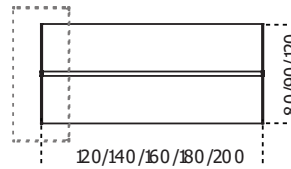

Air Desk 1 Up/1 Up S

2011

Desk with one side resting on Air Up system in 12mm transparent, extralight or smoked "grigio Italia" tempered glass. Also available with painted glass top as per samples in the bright or satin version or leather effect laminated glass top. Both with extralight glass sides. On request, smoked "grigio Italia" or bright/satin painted glass sides. Bright or satin stainless steel, anodized aluminium or embossed white or black lacquered metal parts. Black hand brushed anodized aluminium, on request. Cable management option: OPTION 1_For cable management, a hole diam. cm 6 on the top with 10cm minimum distance from the edge, can be arranged upon request. OPTION 2_Available, on request, version with the passage of the cables through the beam to be pulled out from one side. This version is realized with hole diam. cm 3,2 on the glass top corresponding to the beam with satin stainless steel ring, hole diam. cm 3,2 on the beam + hole cm 2,5 x 4,5 on the side of the desk and on the side cap for cables to exit.

Cm (L x W x H)	Inches (L x W x H)
120 x 47 x 74	47 ¹ / ₄ x 18 ³ / ₄ x 29 ¹ / ₄
140 x 47 x 74	55 ¹ / ₄ x 18 ³ / ₄ x 29 ¹ / ₄
160 x 47 x 74	63 x 18 ³ / ₄ x 29 ¹ / ₄
180 x 47 x 74	71 x 18 ³ / ₄ x 29 ¹ / ₄
120 x 80 x 74	47 ¹ / ₄ x 31 ¹ / ₂ x 29 ¹ / ₄
140 x 80 x 74	55 ¹ / ₄ x 31 ¹ / ₂ x 29 ¹ / ₄
160 x 80 x 74	63 x 31 ¹ / ₂ x 29 ¹ / ₄
180 x 90 x 74	71 x 35 ¹ / ₂ x 29 ¹ / ₄
200 x 90 x 74	78 ³ / ₄ x 35 ¹ / ₂ x 29 ¹ / ₄
120 x 120 x 74	47 ¹ / ₄ x 47 ¹ / ₄ x 29 ¹ / ₄

140 x 120 x 74
 160 x 120 x 74
 180 x 120 x 74
 200 x 120 x 74

55¼ x 47¼ x 29¼
 63 x 47¼ x 29¼
 71 x 47¼ x 29¼
 78¾ x 47¼ x 29¼

120/140/160/180/200

Finishings

Glass

"Grigio Italia"

Bright black

Bright blue-grey