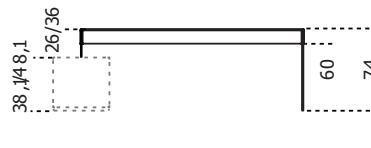

Air Desk 1 Up/1 Up S

2011

Desk with one side resting on Air Up system in 12mm transparent, extralight or smoked "grigio Italia" tempered glass. Also available with painted glass top as per samples in the bright or satin version or leather effect laminated glass top. Both with extralight glass sides. On request, smoked "grigio Italia" or bright/satin painted glass sides. Bright or satin stainless steel, anodized aluminium or embossed white or black lacquered metal parts. Black hand brushed anodized aluminium, on request. Cable management option: OPTION 1_For cable management, a hole diam. cm 6 on the top with 10cm minimum distance from the edge, can be arranged upon request. OPTION 2_Available, on request, version with the passage of the cables through the beam to be pulled out from one side. This version is realized with hole diam. cm 3,2 on the glass top corresponding to the beam with satin stainless steel ring, hole diam. cm 3,2 on the beam + hole cm 2,5 x 4,5 on the side of the desk and on the side cap for cables to exit.

Cm (L x W x H)	Inches (L x W x H)
120 x 47 x 74	47 ¹ / ₄ x 18 ³ / ₄ x 29 ¹ / ₄
140 x 47 x 74	55 ¹ / ₄ x 18 ³ / ₄ x 29 ¹ / ₄
160 x 47 x 74	63 x 18 ³ / ₄ x 29 ¹ / ₄
180 x 47 x 74	71 x 18 ³ / ₄ x 29 ¹ / ₄
120 x 80 x 74	47 ¹ / ₄ x 31 ¹ / ₂ x 29 ¹ / ₄
140 x 80 x 74	55 ¹ / ₄ x 31 ¹ / ₂ x 29 ¹ / ₄
160 x 80 x 74	63 x 31 ¹ / ₂ x 29 ¹ / ₄
180 x 90 x 74	71 x 35 ¹ / ₂ x 29 ¹ / ₄
200 x 90 x 74	78 ³ / ₄ x 35 ¹ / ₂ x 29 ¹ / ₄
120 x 120 x 74	47 ¹ / ₄ x 47 ¹ / ₄ x 29 ¹ / ₄

140 x 120 x 74
 160 x 120 x 74
 180 x 120 x 74
 200 x 120 x 74

55¼ x 47¼ x 29¼
 63 x 47¼ x 29¼
 71 x 47¼ x 29¼
 78¾ x 47¼ x 29¼

120/140/160/180/200

Finishings

Glass

"Grigio Italia"

Bright black

Bright blue-grey