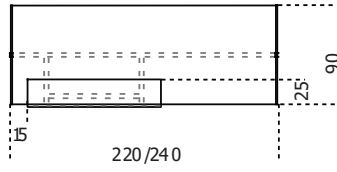

## Air Desk Modesty

2014

Reception desk with 12mm tempered painted glass top as per samples in the bright or satin version or leather effect laminated glass top in mink colour. Both with extralight glass sides. On request, smoked "grigio Italia" or bright/satin painted glass sides. Frontal panel mink colour leather effect laminated. Also available embossed white or black lacquered or with "fabric" touch effect lacquered in the colours chestnut, sand and canapa. Bright or satin stainless steel, anodised aluminium or embossed white or black lacquered metal parts. Black hand brushed anodized aluminium, on request. Cable management option: OPTION 1\_For cable management, a hole diam. cm 6 on the top with 10cm minimum distance from the edge, can be arranged upon request. OPTION 2\_Available, on request, version with the passage of the cables through the beam to be pulled out from one side. This version is realized with hole diam. cm 3,2 on the glass top corresponding to the beam with satin stainless steel ring, hole diam. cm 3,2 on the beam + hole cm 2,5 x 4,5 on the side of the desk and on the side cap for cables to exit.

Cm (L x W x H)	Inches (L x W x H)
160 x 80 x 74	63 x 31½ x 29¼
180 x 90 x 74	71 x 35½ x 29¼
200 x 90 x 74	78¾ x 35½ x 29¼
220 x 90 x 74	86¾ x 35½ x 29¼
240 x 90 x 74	94½ x 35½ x 29¼
260 x 90 x 74	102½ x 35½ x 29¼
300 x 90 x 74	118¾ x 35½ x 29¼
320 x 90 x 74	126 x 35½ x 29¼