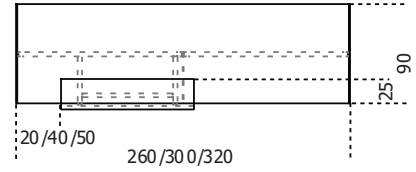

## Air Desk Modesty

2014

Reception desk with 12mm tempered painted glass top as per samples in the bright or satin version or leather effect laminated glass top in mink colour. Both with extralight glass sides. On request, smoked "grigio Italia" or bright/satin painted glass sides. Frontal panel mink colour leather effect laminated. Also available embossed white or black lacquered or with "fabric" touch effect lacquered in the colours chestnut, sand and canapa. Bright or satin stainless steel, anodised aluminium or embossed white or black lacquered metal parts. Black hand brushed anodized aluminium, on request. Cable management option: OPTION 1\_For cable management, a hole diam. cm 6 on the top with 10cm minimum distance from the edge, can be arranged upon request. OPTION 2\_Available, on request, version with the passage of the cables through the beam to be pulled out from one side. This version is realized with hole diam. cm 3,2 on the glass top corresponding to the beam with satin stainless steel ring, hole diam. cm 3,2 on the beam + hole cm 2,5 x 4,5 on the side of the desk and on the side cap for cables to exit.

Cm (L x W x H)	Inches (L x W x H)
160 x 80 x 74	63 x 31½ x 29¼
180 x 90 x 74	71 x 35½ x 29¼
200 x 90 x 74	78¾ x 35½ x 29¼
220 x 90 x 74	86¾ x 35½ x 29¼
240 x 90 x 74	94½ x 35½ x 29¼
260 x 90 x 74	102½ x 35½ x 29¼
300 x 90 x 74	118¾ x 35½ x 29¼
320 x 90 x 74	126 x 35½ x 29¼