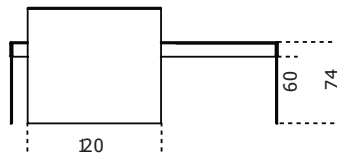

## Air Desk Modesty

2014

Reception desk with 12mm tempered painted glass top as per samples in the bright or satin version or leather effect laminated glass top in mink colour. Both with extralight glass sides. On request, smoked "grigio Italia" or bright/satin painted glass sides. Frontal panel mink colour leather effect laminated. Also available embossed white or black lacquered or with "fabric" touch effect lacquered in the colours chestnut, sand and canapa. Bright or satin stainless steel, anodised aluminium or embossed white or black lacquered metal parts. Black hand brushed anodized aluminium, on request. Cable management option: OPTION 1\_For cable management, a hole diam. cm 6 on the top with 10cm minimum distance from the edge, can be arranged upon request. OPTION 2\_Available, on request, version with the passage of the cables through the beam to be pulled out from one side. This version is realized with hole diam. cm 3,2 on the glass top corresponding to the beam with satin stainless steel ring, hole diam. cm 3,2 on the beam + hole cm 2,5 x 4,5 on the side of the desk and on the side cap for cables to exit.

Cm (L x W x H)	Inches (L x W x H)
160 x 80 x 74	63 x 31½ x 29¼
180 x 90 x 74	71 x 35½ x 29¼
200 x 90 x 74	78¾ x 35½ x 29¼
220 x 90 x 74	86¾ x 35½ x 29¼
240 x 90 x 74	94½ x 35½ x 29¼
260 x 90 x 74	102½ x 35½ x 29¼
300 x 90 x 74	118¾ x 35½ x 29¼
320 x 90 x 74	126 x 35½ x 29¼