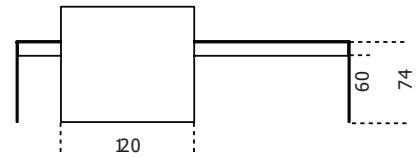

## Air Desk Modesty

2014

Reception desk with 12mm tempered painted glass top as per samples in the bright or satin version or leather effect laminated glass top in mink colour. Both with extralight glass sides. On request, smoked "grigio Italia" or bright/satin painted glass sides. Frontal panel mink colour leather effect laminated. Also available embossed white or black lacquered or with "fabric" touch effect lacquered in the colours chestnut, sand and canapa. Bright or satin stainless steel, anodised aluminium or embossed white or black lacquered metal parts. Black hand brushed anodized aluminium, on request. Cable management option: OPTION 1\_For cable management, a hole diam. cm 6 on the top with 10cm minimum distance from the edge, can be arranged upon request. OPTION 2\_Available, on request, version with the passage of the cables through the beam to be pulled out from one side. This version is realized with hole diam. cm 3,2 on the glass top corresponding to the beam with satin stainless steel ring, hole diam. cm 3,2 on the beam + hole cm 2,5 x 4,5 on the side of the desk and on the side cap for cables to exit.

Cm (L x W x H)	Inches (L x W x H)
160 x 80 x 74	63 x 31½ x 29¼
180 x 90 x 74	71 x 35½ x 29¼
200 x 90 x 74	78¾ x 35½ x 29¼
220 x 90 x 74	86¾ x 35½ x 29¼
240 x 90 x 74	94½ x 35½ x 29¼
260 x 90 x 74	102½ x 35½ x 29¼
300 x 90 x 74	118¾ x 35½ x 29¼
320 x 90 x 74	126 x 35½ x 29¼