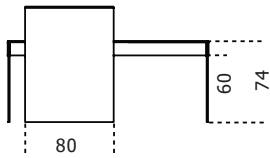

## Air Desk Modesty

2014

Reception desk with 12mm tempered painted glass top as per samples in the bright or satin version or leather effect laminated glass top in mink colour. Both with extralight glass sides. On request, smoked "grigio Italia" or bright/satin painted glass sides. Frontal panel mink colour leather effect laminated. Also available embossed white or black lacquered or with "fabric" touch effect lacquered in the colours chestnut, sand and canapa. Bright or satin stainless steel, anodised aluminium or embossed white or black lacquered metal parts. Black hand brushed anodized aluminium, on request. Cable management option: OPTION 1\_For cable management, a hole diam. cm 6 on the top with 10cm minimum distance from the edge, can be arranged upon request. OPTION 2\_Available, on request, version with the passage of the cables through the beam to be pulled out from one side. This version is realized with hole diam. cm 3,2 on the glass top corresponding to the beam with satin stainless steel ring, hole diam. cm 3,2 on the beam + hole cm 2,5 x 4,5 on the side of the desk and on the side cap for cables to exit.

Cm (L x W x H)	Inches (L x W x H)
160 x 80 x 74	63 x 31½ x 29¼
180 x 90 x 74	71 x 35½ x 29¼
200 x 90 x 74	78¾ x 35½ x 29¼
220 x 90 x 74	86¾ x 35½ x 29¼
240 x 90 x 74	94½ x 35½ x 29¼
260 x 90 x 74	102½ x 35½ x 29¼
300 x 90 x 74	118¾ x 35½ x 29¼
320 x 90 x 74	126 x 35½ x 29¼