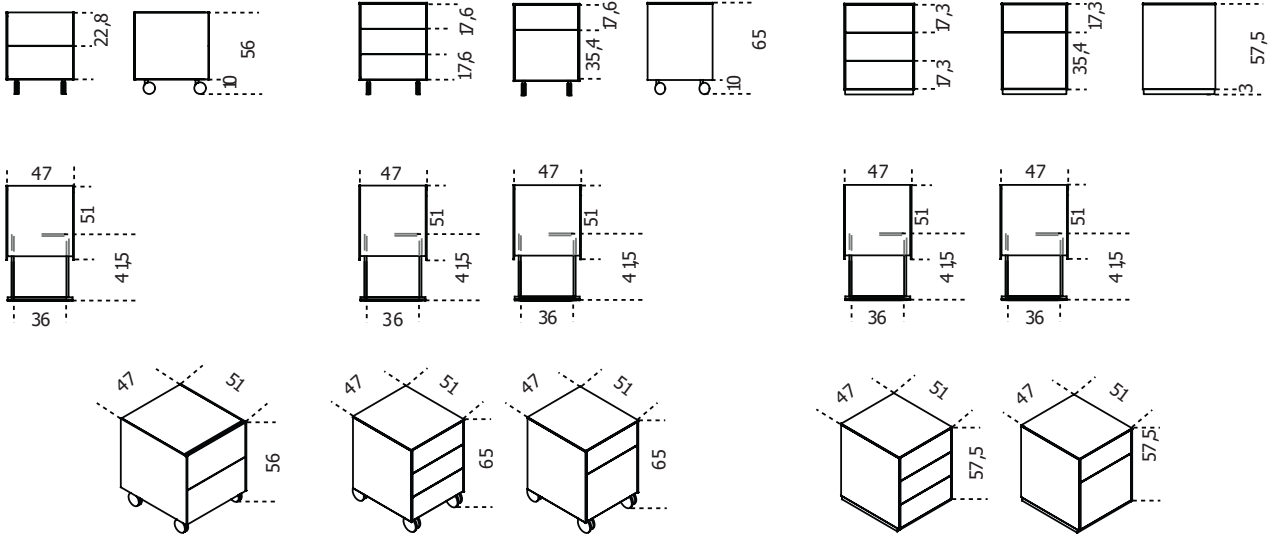

Air Drawer / Air Drawer 3

2008/2013

Air Drawer: Drawer unit on castors in wood with sides covered by 6mm tempered painted glass as per samples in the bright or satin version. Pull-out drawers with 4 mm tempered extralight glass bottom. Available with lock on the first drawer only. The drawer can be supplied with one aluminium stationery tray. Air Drawer 3: Drawer unit on castors in wood with sides covered by 6mm tempered painted glass as per samples in the bright or satin version. Pull-out and push-pull drawers with 4 mm tempered extralight glass bottom. The drawer can be supplied with one aluminium stationery tray. Available with drawer for hanging files. (For Usa only "letter size" version available). On request version without castors. In this version the drawer unit is equipped with a plinth (total height 57,5 cm).

Cm (L x W x H)

47 x 51 x 56

47 x 51 x 65

Vassoio portacancelleria / Stationery tray

Air Drawer | 41.4 x 22.5 x 12.5

Air Drawer 3 | 41.4 x 22.5 x 7.5

Inches (L x W x H)

18³/₄ x 20¹/₄ x 22¹/₄

18³/₄ x 20¹/₄ x 25³/₄

Vassoio portacancelleria / Stationery tray

Air Drawer | 16¹/₂ x 9 x 5

Air Drawer 3 | 16¹/₂ x 9 x 3

Finishings

Glass

Bright black

Bright blue-grey