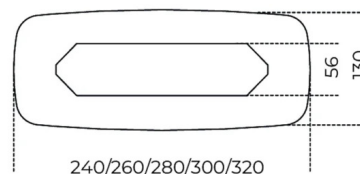

Akim

Oscar e Gabriele Buratti
2014

Table with 15mm extralight glass top, painted only in the middle part, as per samples in the bright version. Wooden bases covered by 6mm tempered bright painted glass. Available with Cover Cable Plate 1 cable management, on request. Cover Cable Plate 1 is painted in the same colour of the glass top. Akim is suitable for modular compositions also in customised sizes (Akim System). The painting of the glass top in the middle part can only be done in the bright version.

Cm (L x P x H)

240 x 120 x 74
260 x 120 x 74
280 x 120 x 74
300 x 120 x 74
320 x 120 x 74
240 x 130 x 74
260 x 130 x 74
280 x 130 x 74
300 x 130 x 74
320 x 130 x 74

Inches (L x P x H)

94½ x 47¼ x 29¼
102½ x 47¼ x 29¼
110¼ x 47¼ x 29¼
118¼ x 47¼ x 29¼
126 x 47¼ x 29¼
94½ x 51¼ x 29¼
102½ x 51¼ x 29¼
110¼ x 51¼ x 29¼
118¼ x 51¼ x 29¼
126 x 51¼ x 29¼