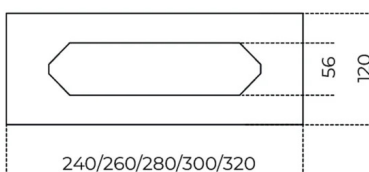

Akim

Oscar e Gabriele Buratti
2014

Table with 15mm extralight glass top, painted only in the middle part, as per samples in the bright version. Wooden bases covered by 6mm tempered bright painted glass. Available with Cover Cable Plate 1 cable management, on request. Cover Cable Plate 1 is painted in the same colour of the glass top. Akim is suitable for modular compositions also in customised sizes (Akim System). The painting of the glass top in the middle part can only be done in the bright version.

Cm (L x P x H)

240 x 120 x 74
260 x 120 x 74
280 x 120 x 74
300 x 120 x 74
320 x 120 x 74
240 x 130 x 74
260 x 130 x 74
280 x 130 x 74
300 x 130 x 74
320 x 130 x 74

Inches (L x P x H)

94½ x 47¼ x 29¼
102½ x 47¼ x 29¼
110¼ x 47¼ x 29¼
118¼ x 47¼ x 29¼
126 x 47¼ x 29¼
94½ x 51¼ x 29¼
102½ x 51¼ x 29¼
110¼ x 51¼ x 29¼
118¼ x 51¼ x 29¼
126 x 51¼ x 29¼