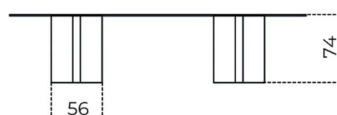

Akim

Oscar e Gabriele Buratti
2014

Table with 15mm extralight glass top, painted only in the middle part, as per samples in the bright version. Wooden bases covered by 6mm tempered bright painted glass. Available with Cover Cable Plate 1 cable management, on request. Cover Cable Plate 1 is painted in the same colour of the glass top. Akim is suitable for modular compositions also in customised sizes (Akim System). The painting of the glass top in the middle part can only be done in the bright version.

Cm (L x P x H)

240 x 120 x 74
260 x 120 x 74
280 x 120 x 74
300 x 120 x 74
320 x 120 x 74
240 x 130 x 74
260 x 130 x 74
280 x 130 x 74
300 x 130 x 74
320 x 130 x 74

Inches (L x P x H)

94½ x 47¼ x 29¼
102½ x 47¼ x 29¼
110¼ x 47¼ x 29¼
118¼ x 47¼ x 29¼
126 x 47¼ x 29¼
94½ x 51¼ x 29¼
102½ x 51¼ x 29¼
110¼ x 51¼ x 29¼
118¼ x 51¼ x 29¼
126 x 51¼ x 29¼