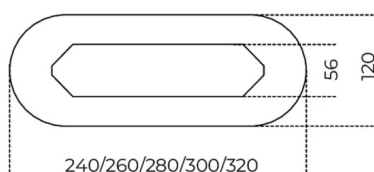

Akim

Oscar e Gabriele Buratti
2014

Table with 15mm extralight glass top, painted only in the middle part, as per samples in the bright version. Wooden bases covered by 6mm tempered bright painted glass. Available with Cover Cable Plate 1 cable management, on request. Cover Cable Plate 1 is painted in the same colour of the glass top. Akim is suitable for modular compositions also in customised sizes (Akim System). The painting of the glass top in the middle part can only be done in the bright version.

Cm (L x P x H)

240 x 120 x 74
260 x 120 x 74
280 x 120 x 74
300 x 120 x 74
320 x 120 x 74
240 x 130 x 74
260 x 130 x 74
280 x 130 x 74
300 x 130 x 74
320 x 130 x 74

Inches (L x P x H)

94½ x 47¼ x 29¼
102½ x 47¼ x 29¼
110¼ x 47¼ x 29¼
118¼ x 47¼ x 29¼
126 x 47¼ x 29¼
94½ x 51¼ x 29¼
102½ x 51¼ x 29¼
110¼ x 51¼ x 29¼
118¼ x 51¼ x 29¼
126 x 51¼ x 29¼