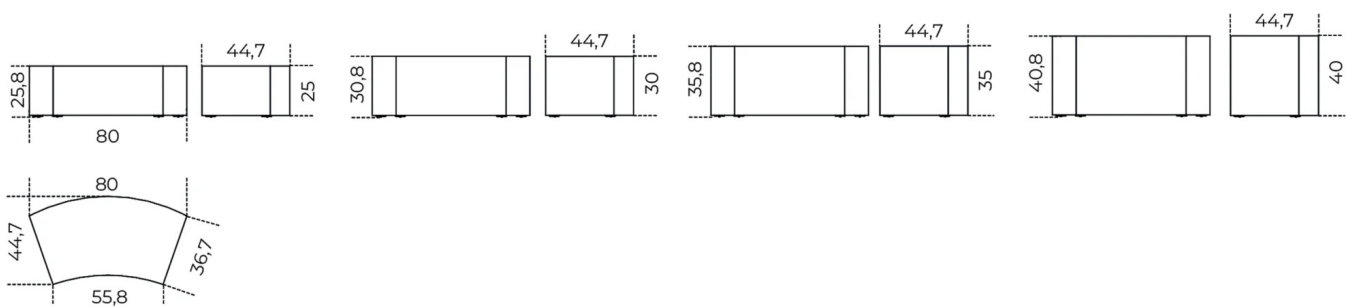

Arch

David / Nicolas
2025

Side table made with "supermirror" stainless steel panels. Also available in brushed stainless steel. Mounted on castors. Feet are also included for use without castors.

Cm (L x P x H)

80 x 36.8 x 25
80 x 36.8 x 30
80 x 36.8 x 35
80 x 36.8 x 40

Inches (L x P x H)

31½ x 14½ x 10
31½ x 14½ x 12
31½ x 14½ x 14
31½ x 14½ x 15¾

Finishes

Metal

Bright stainless steel
"supermirror"

Brushed stainless steel