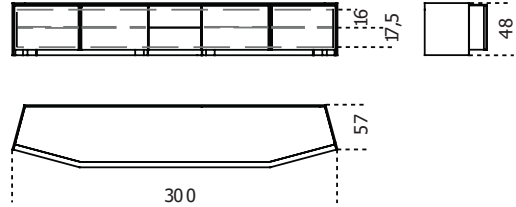

Gallotti&Radice

Athus

2017

Sideboard in black open pore stained ash. Patinated bronze lacquered metal details. Natural polished Stardust Grey or Sahara Noir marble top. Also available in 6mm tempered bright black painted glass. Supplied with 10mm tempered and bevelled extralight inside glass shelf. 6mm mirror inside backs. Push-pull drawers with suede bottom just for versions 48h and 75,5h.

Cm (L x W x H)	Inches (L x W x H)
125.5 x 57 x 136.5	49½ x 22½ x 53¾
155 x 57 x 136.5	61¼ x 22½ x 53¾
250 x 57 x 75.5	98½ x 22½ x 29¾
300 x 57 x 48	118¼ x 22½ x 19

Finishings

Marble

Sahara Noir

Stardust Grey