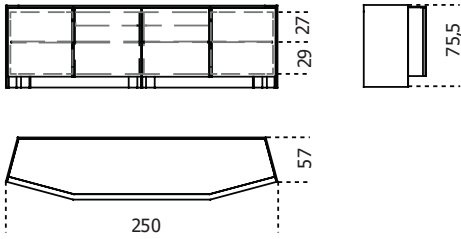

Gallotti&Radice

Athus

2017

Sideboard in black open pore stained ash. Patinated bronze lacquered metal details. Natural polished Stardust Grey or Sahara Noir marble top. Also available in 6mm tempered bright black painted glass. Supplied with 10mm tempered and bevelled extralight inside glass shelf. 6mm mirror inside backs. Push-pull drawers with suede bottom just for versions 48h and 75,5h.

Cm (L x W x H)	Inches (L x W x H)
125.5 x 57 x 136.5	49½ x 22½ x 53¾
155 x 57 x 136.5	61¼ x 22½ x 53¾
250 x 57 x 75.5	98½ x 22½ x 29¾
300 x 57 x 48	118¼ x 22½ x 19

Finishings

Marble

Sahara Noir

Stardust Grey