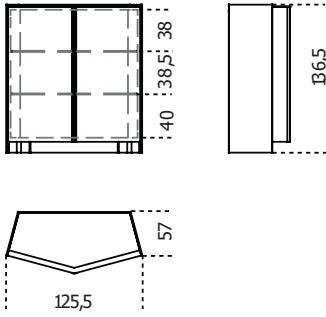

Gallotti&Radice

Athus

2017

Sideboard in black open pore stained ash. Patinated bronze lacquered metal details. Natural polished Stardust Grey or Sahara Noir marble top. Also available in 6mm tempered bright black painted glass. Supplied with 10mm tempered and bevelled extralight inside glass shelf. 6mm mirror inside backs. Push-pull drawers with suede bottom just for versions 48h and 75,5h.

Cm (L x W x H)	Inches (L x W x H)
125.5 x 57 x 136.5	49½ x 22½ x 53¾
155 x 57 x 136.5	61¼ x 22½ x 53¾
250 x 57 x 75.5	98½ x 22½ x 29¾
300 x 57 x 48	118¼ x 22½ x 19

Finishings

Marble

Sahara Noir

Stardust Grey