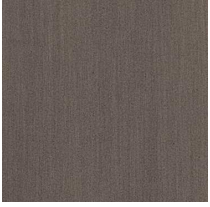

Gallotti&Radice

Athus

2017

Sideboard in black open pore stained ash. Patinated bronze lacquered metal details. Natural polished Stardust Grey or Sahara Noir marble top. Also available in 6mm tempered bright black painted glass. Supplied with 10mm tempered and bevelled extralight inside glass shelf. 6mm mirror inside backs. Push-pull drawers with suede bottom just for versions 48h and 75,5h.

Glass

Bright black

Extralight

Mirror

Metal

Patinated bronze
lacquered metal

Wood

Black stained
open pore ash