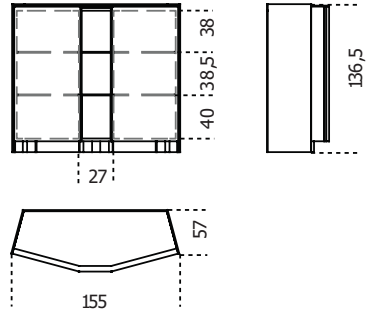

Gallotti&Radice

Athus

2017

Sideboard in black open pore stained ash. Patinated bronze lacquered metal details. Natural polished Stardust Grey or Sahara Noir marble top. Also available in 6mm tempered bright black painted glass. Supplied with 10mm tempered and bevelled extralight inside glass shelf. 6mm mirror inside backs. Push-pull drawers with suede bottom just for versions 48h and 75,5h.

Cm (L x W x H)	Inches (L x W x H)
125.5 x 57 x 136.5	49½ x 22½ x 53¾
155 x 57 x 136.5	61¼ x 22½ x 53¾
250 x 57 x 75.5	98½ x 22½ x 29¾
300 x 57 x 48	118¼ x 22½ x 19

Finishings

Marble

Sahara Noir

Stardust Grey