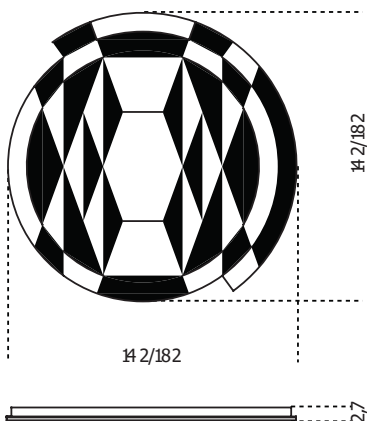

Gallotti&Radice

Black&White Beat

2016

6mm bevelled and polished by hand mirror with 6mm bright black painted glass inserts.
Made of 42 mirrored and bright black painted glass.

Cm (L x W x H)	Inches (L x W x H)
142 x 142	56 x 56
182 x 182	71 ³ / ₄ x 71 ³ / ₄