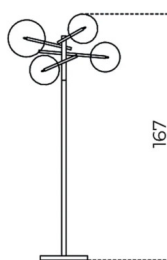


Bolle Terra

Massimo Castagna
2015

Floor lamp with dimmable LED light. Transparent mouth-blown glass spheres. Also available version with coloured mouth-blown glass spheres available in “topazio”, “ambra”, “ametista” and “bronzite” colours. Metal parts in hand burnished brass. Dimmer on the power cable.

Dimensioni / size

Cm (L x P x H)
72 x 68 x 167

Dimensioni / size

Inches (L x P x H)
28½ x 27 x 65¾

Finishings

Glass

Transparent

"Topazio"