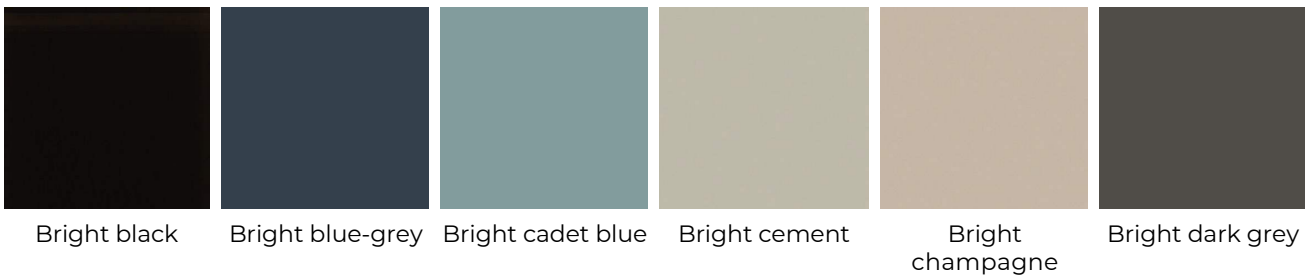

Gallotti&Radice

Brera

2016

Wall shelving system with satin nickel-plated brass vertical supports. Black open pore stained ash shelves. Door or flap door units with hand decorated tempered glass fronts Craquelé finish. Also available with painted tempered glass fronts as per samples in the bright or satin version. With black open pore stained ash TV Panel, on request. LED TV Panel (30 Watt) to be switched on with remote control. Available version with black lacquered vertical supports and “Colore” Frisé Walnut wooden parts. Door or flap door units with 6mm tempered liquid metal lacquered glass fronts in the colour Lava. Available while stocks last.

Finishings

Glass

Bright green-grey

Bright liquorice

Bright mink

Bright olive

Bright rose powder

Bright taupe

Bright white

Craquelé glass

Lava

Satin black

Satin blue-grey

Satin cadet blue

Satin cement

Satin champagne

Satin dark grey

Satin green-grey

Satin liquorice

Satin mink

Satin olive

Satin rose powder

Satin taupe

Satin white