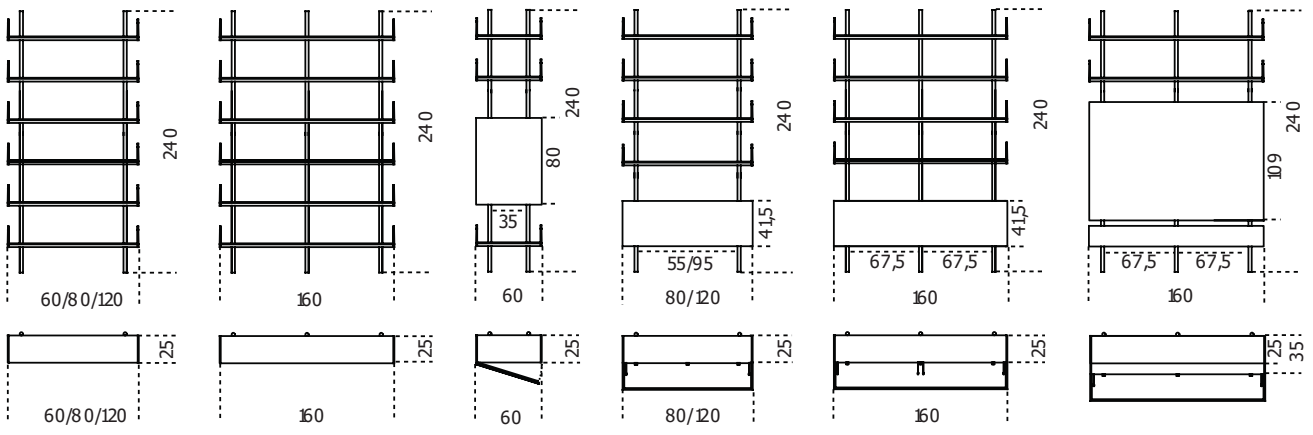

Gallotti&Radice

Brera

2016

Wall shelving system with satin nickel-plated brass vertical supports. Black open pore stained ash shelves. Door or flap door units with hand decorated tempered glass fronts Craquelé finish. Also available with painted tempered glass fronts as per samples in the bright or satin version. With black open pore stained ash TV Panel, on request. LED TV Panel (30 Watt) to be switched on with remote control. Available version with black lacquered vertical supports and “Colore” Frisé Walnut wooden parts. Door or flap door units with 6mm tempered liquid metal lacquered glass fronts in the colour Lava. Available while stocks last.

Cm (L x W x H)	Inches (L x W x H)
60 x 25 x 164	23 ³ / ₄ x 10 x 64 ³ / ₄
80 x 25 x 164	31 ¹ / ₂ x 10 x 64 ³ / ₄
120 x 25 x 164	47 ¹ / ₄ x 10 x 64 ³ / ₄
60 x 25 x 240	23 ³ / ₄ x 10 x 94 ¹ / ₂
80 x 25 x 240	31 ¹ / ₂ x 10 x 94 ¹ / ₂
120 x 25 x 240	47 ¹ / ₄ x 10 x 94 ¹ / ₂
160 x 25 x 164	63 x 10 x 64 ³ / ₄
160 x 25 x 240	63 x 10 x 94 ¹ / ₂
160 x 35 x 164	63 x 14 x 64 ³ / ₄
160 x 35 x 240	63 x 14 x 94 ¹ / ₂