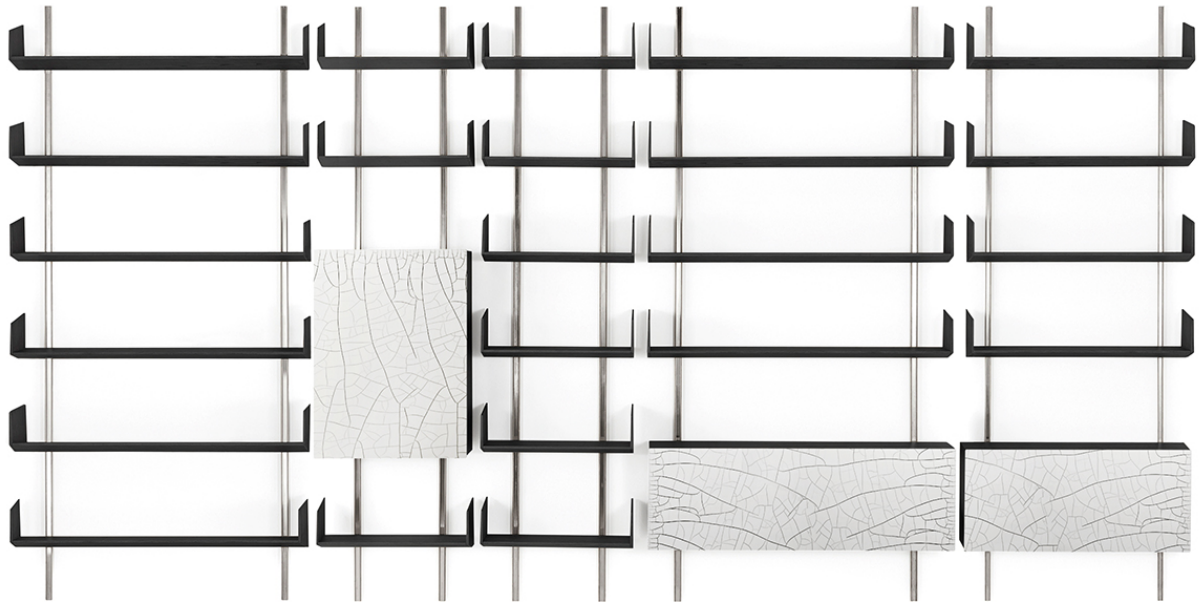

Gallotti&Radice

Brera

2016

Wall shelving system with satin nickel-plated brass vertical supports. Black open pore stained ash shelves. Door or flap door units with hand decorated tempered glass fronts Craquelé finish. Also available with painted tempered glass fronts as per samples in the bright or satin version. With black open pore stained ash TV Panel, on request. LED TV Panel (30 Watt) to be switched on with remote control. Available version with black lacquered vertical supports and “Colore” Frisé Walnut wooden parts. Door or flap door units with 6mm tempered liquid metal lacquered glass fronts in the colour Lava. Available while stocks last.

Cm (L x W x H)	Inches (L x W x H)
60 x 25 x 164	23 ³ / ₄ x 10 x 64 ³ / ₄
80 x 25 x 164	31 ¹ / ₂ x 10 x 64 ³ / ₄
120 x 25 x 164	47 ¹ / ₄ x 10 x 64 ³ / ₄
60 x 25 x 240	23 ³ / ₄ x 10 x 94 ¹ / ₂
80 x 25 x 240	31 ¹ / ₂ x 10 x 94 ¹ / ₂
120 x 25 x 240	47 ¹ / ₄ x 10 x 94 ¹ / ₂
160 x 25 x 164	63 x 10 x 64 ³ / ₄
160 x 25 x 240	63 x 10 x 94 ¹ / ₂
160 x 35 x 164	63 x 14 x 64 ³ / ₄
160 x 35 x 240	63 x 14 x 94 ¹ / ₂

Bright white

Craquelé glass

Lava

Satin black

Satin blue-grey

Satin cadet blue

Satin cement

Satin champagne

Metal

Black lacquered metal

Satin nickel-plated brass

Wood

"Colore" Frisé walnut

Black stained open pore ash