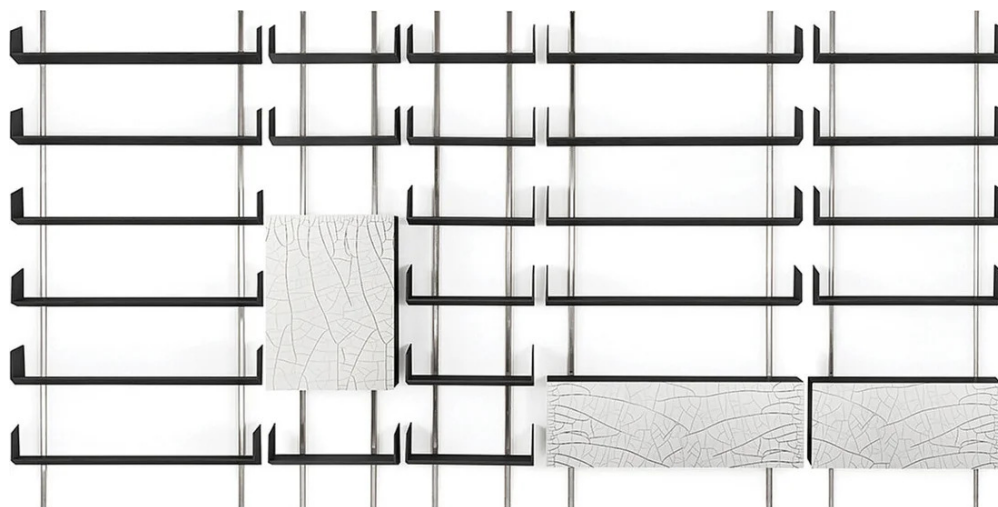

# Brera

Massimo Castagna

2016

Wall shelving system with satin nickel-plated brass vertical supports. Black open pore stained ash shelves. Door or flap door units with hand decorated tempered glass fronts Craquelé finish. Also available with painted tempered glass fronts as per samples in the bright or satin version. With black open pore stained ash TV Panel, on request. LED TV Panel (30 Watt) to be switched on with remote control. Available version with black lacquered vertical supports and "Colore" Frisé Walnut wooden parts. Door or flap door units with 6mm tempered liquid metal lacquered glass fronts in the colour Lava.

## Cm (L x P x H)

60 x 25 x 164  
 80 x 25 x 164  
 120 x 25 x 164  
 60 x 25 x 240  
 80 x 25 x 240  
 120 x 25 x 240  
 160 x 25 x 164  
 160 x 25 x 240  
 160 x 35 x 164  
 160 x 35 x 240

## Wood

Black stained open pore  
ash

"Colore" Frisé walnut