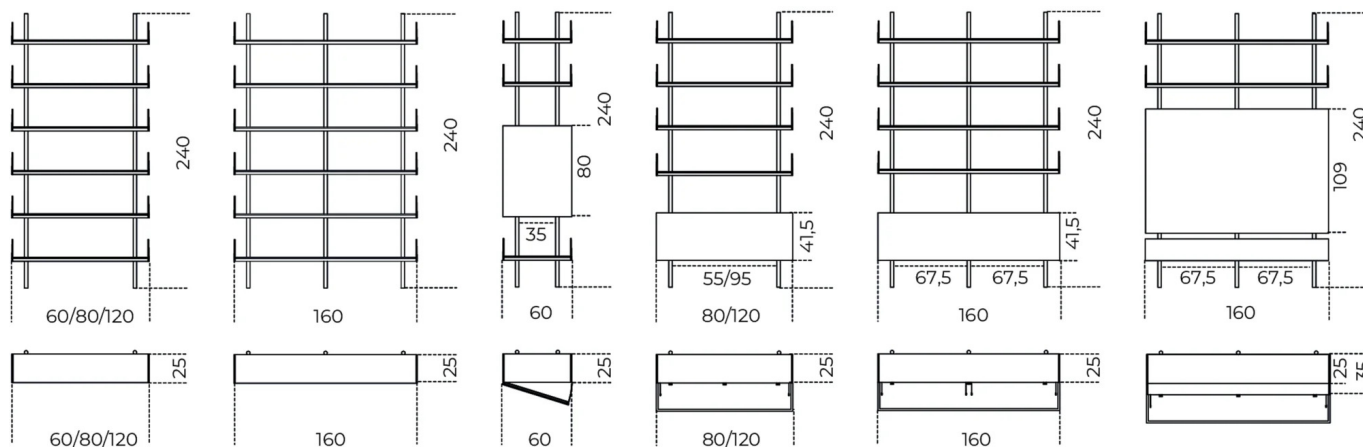

# Brera

Massimo Castagna

2016

Wall shelving system with satin nickel-plated brass vertical supports. Black open pore stained ash shelves. Door or flap door units with hand decorated tempered glass fronts Craquelé finish. Also available with painted tempered glass fronts as per samples in the bright or satin version. With black open pore stained ash TV Panel, on request. LED TV Panel (30 Watt) to be switched on with remote control. Available version with black lacquered vertical supports and "Colore" Frisé Walnut wooden parts. Door or flap door units with 6mm tempered liquid metal lacquered glass fronts in the colour Lava.

## Cm (L x P x H)

60 x 25 x 164  
 80 x 25 x 164  
 120 x 25 x 164  
 60 x 25 x 240  
 80 x 25 x 240  
 120 x 25 x 240  
 160 x 25 x 164  
 160 x 25 x 240  
 160 x 35 x 164  
 160 x 35 x 240

## Inches (L x P x H)

23<sup>3</sup>/<sub>4</sub> x 10 x 64<sup>3</sup>/<sub>4</sub>  
 31<sup>1</sup>/<sub>2</sub> x 10 x 64<sup>3</sup>/<sub>4</sub>  
 47<sup>3</sup>/<sub>4</sub> x 10 x 64<sup>3</sup>/<sub>4</sub>  
 23<sup>3</sup>/<sub>4</sub> x 10 x 94<sup>1</sup>/<sub>2</sub>  
 31<sup>1</sup>/<sub>2</sub> x 10 x 94<sup>1</sup>/<sub>2</sub>  
 47<sup>3</sup>/<sub>4</sub> x 10 x 94<sup>1</sup>/<sub>2</sub>  
 63 x 10 x 64<sup>3</sup>/<sub>4</sub>  
 63 x 10 x 94<sup>1</sup>/<sub>2</sub>  
 63 x 14 x 64<sup>3</sup>/<sub>4</sub>  
 63 x 14 x 94<sup>1</sup>/<sub>2</sub>