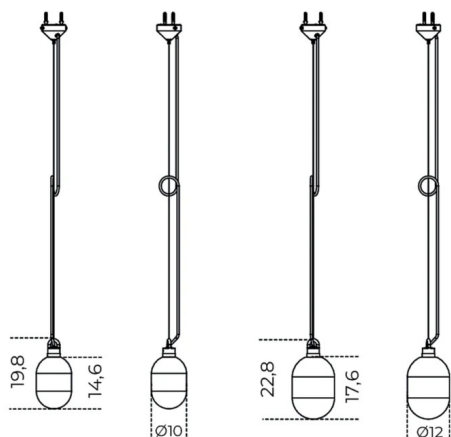

Capsa

Pietro Russo
2026

Suspension lamp composed of a onyx globe with satin brass details.
Supplied with a 4mt cable for height adjustment.
Not dimmable.
Led 5W G9 - 3000K - 420lm

Dimensioni / size

Cm (Ø x H)

10 x 20

12 x 23

Dimensioni / size

Inches (Ø x H)

4 x 8

4¾ x 9¼

Finishes

Metal