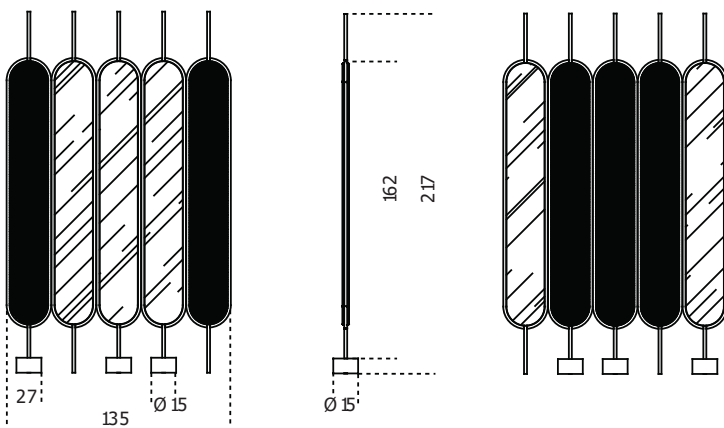

Gallotti&Radice

Chloé

2016

Screen with satin brass lacquered wooden and metal structure. Sides covered by extralight mirror and fabric "Ribon Opaline" by Lelièvre Signature. Natural polished Calacatta Vagli Oro marble bases. Covered by customer's fabric on request.

Cm (L x W x H)
135 x 15 x 217

Inches (L x W x H)
53¼ x 6 x 85½

Finishings

Marble

Calacatta Vagli
Oro

Glass

Extralight mirror

Metal