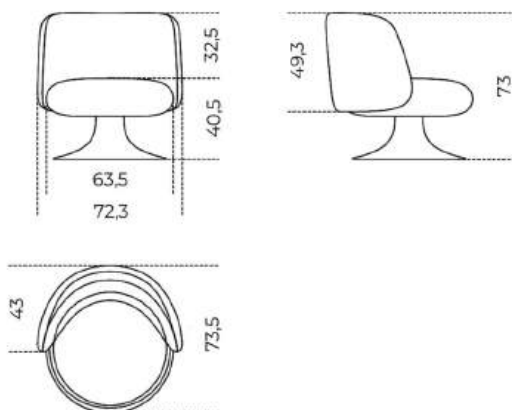

Choupette

Studiopepe
2026

Armchair with 180° swivel movement with return. Internal structure in wood and by-products. Padded with non-deformable foam polyurethane in different densities and polyester fibre.

"RAL version" in RAL customer's lacquered wood on request. For this version the production time is different and will be confirmed upon the order.

Cm (L x P x H)
72.3 x 73.5 x 73

Inches (L x P x H)
28½ x 29 x 28¾