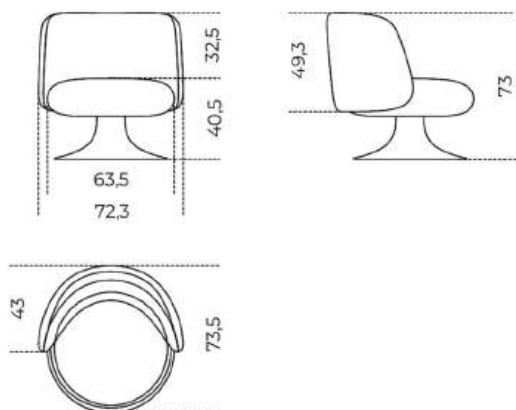

Choupette

Studiopepe
2026

Armchair with 180° swivel movement with return. Internal structure in wood and by-products. Padded with non-deformable foam polyurethane in different densities and polyester fibre.

"RAL version" in RAL customer's lacquered wood on request. For this version the production time is different and will be confirmed upon the order.

Cm (L x P x H)
72.3 x 73.5 x 73

Inches (L x P x H)
28½ x 29 x 28¾