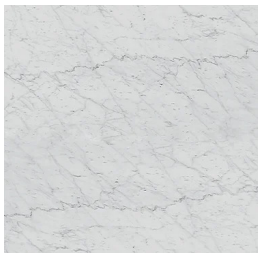

35½ x 12½

47¼ x 11¼

Finishes

Metal

"Dark" hand burnished

Marble

Bianco Carrara

Calacatta Vagli