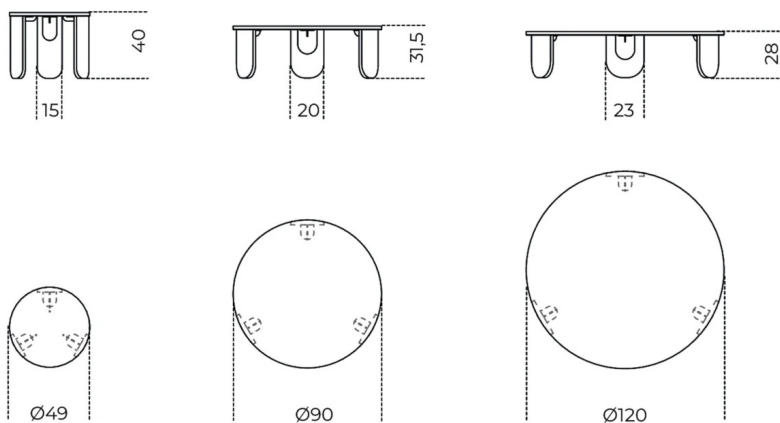

Dimensioni / size

Cm (Ø x H)

49 x 40

90 x 31.5

120 x 28

Dimensioni / size

Inches (Ø x H)

19½ x 15¾

35½ x 12½

47¼ x 11¼

Finishes

Metal

"Dark" hand burnished

Marble

Bianco Carrara

Calacatta Vagli