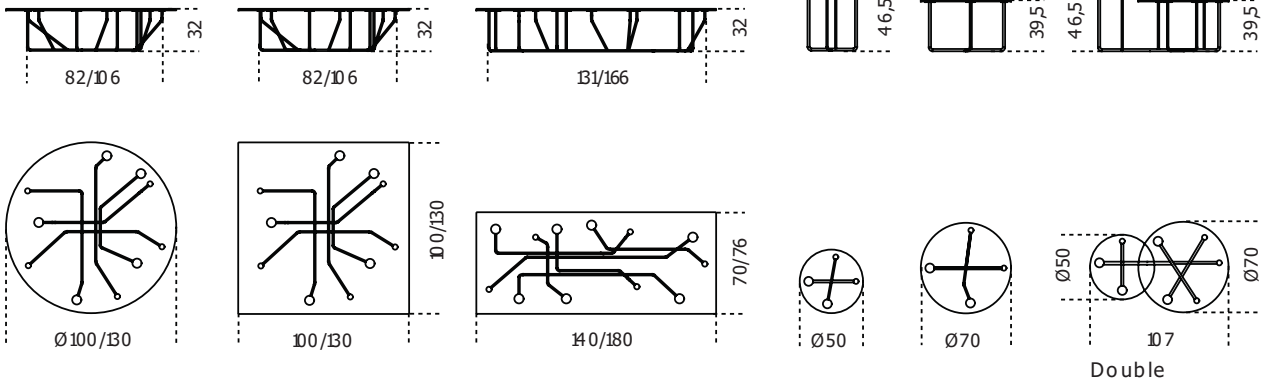

Connection

2013

Coffee table with extralight glass. Structure in hand burnished brass. The hand burnished brass finish looks naturally spotted and irregular. Due to this craftmade processing, each product is unique and exclusive.

Cm (L x W x H)	Inches (L x W x H)
Ø100 x 32	Ø39½ x 12¾
Ø130 x 32	Ø51¼ x 12¾
100 x 100 x 32	39½ x 39½ x 12¾
130 x 130 x 32	51¼ x 51¼ x 12¾
140 x 70 x 32	55¼ x 27¾ x 12¾
180 x 76 x 32	71 x 30 x 12¾
Ø50 x 46.5	Ø19¾ x 18½
Ø70 x 39.5	Ø27¾ x 15¾
107 x 70 x 46.5	42¼ x 27¾ x 18½