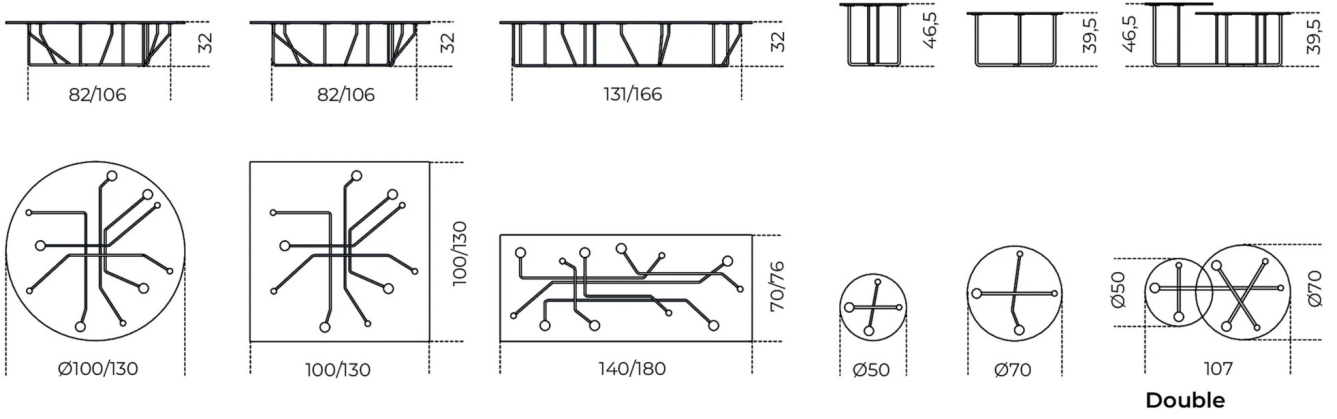


Connection

Massimo Castagna
2013

Coffee table with extralight glass. Structure in hand burnished brass. The hand burnished brass finish looks naturally spotted and irregular. Due to this craftmade processing, each product is unique and exclusive.

Dimensioni / size

Cm (Ø x H)

100 x 32
130 x 32
0 x 32
0 x 32
0 x 32
0 x 32
0 x 32
50 x 46.5
70 x 39.5
0 x 46.5

Cm (L x P x H)

0 x 0 x 32
0 x 0 x 32
100 x 100 x 32
130 x 130 x 32
140 x 70 x 32
180 x 76 x 32
0 x 0 x 46.5
0 x 0 x 39.5
107 x 70 x 46.5

Dimensioni / size

Inches (Ø x H)

39½ x 12¾
51¼ x 12¾
0 x 12¾
0 x 12¾
0 x 12¾
0 x 12¾
0 x 12¾
19¾ x 18½
27¾ x 15¾
0 x 18½

Inches (L x P x H)

0 x 0 x 12¾
0 x 0 x 12¾
39½ x 39½ x 12¾
51¼ x 51¼ x 12¾
55¼ x 27¾ x 12¾
71 x 30 x 12¾
0 x 0 x 18½
0 x 0 x 15¾
42¾ x 27¾ x 18½