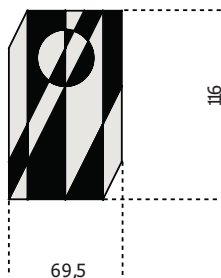

Gallotti&Radice

Cubista

2018

6mm bevelled and polished by hand mirror with 6mm bright black painted glass inserts. Made of 17 mirrored and bright black painted glass.

Cm (L x W x H)
69,5 x 116

Inches (L x W x H)
27½ x 45¾