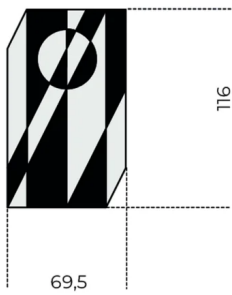

Cubista

Pietro Russo
2018

6mm bevelled and polished by hand mirror with 6mm bright black painted glass inserts. Made of 17 mirrored and bright black painted glass.

Finishes

Glass

Bright black

Mirror